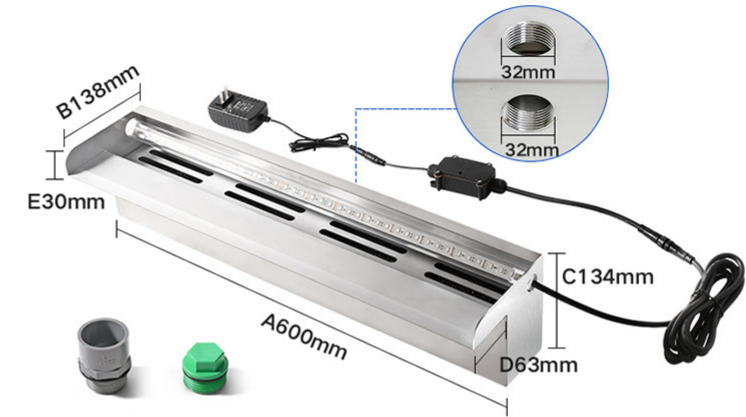

Either direction for plumbing

A variety of plug specifications to choose from

- Lamp lifetime ≥50,000H
- Working temperature -20°C~40°C
- Waterproof IP68
- Easy installation
- High CRI
- CE
- RoHS
- FC

Model NO	Take Over Size mm	A mm	B mm	C mm	D mm	Power	Voltage

With LED light							
PB300-S63(L)	32mm / 50mm	300	138	134	63	4W	Output : DC12V Input: AC100-240V
PB300-S150(L)	32mm / 50mm	300	225	134	150	4W	
PB300-S230(L)	32mm / 50mm	300	305	134	230	4W	
PB600-S63(L)	32mm / 50mm	600	138	134	63	8W	Output : DC12V Input: AC100-240V
PB600-S150(L)	32mm / 50mm	600	225	134	150	8W	
PB600-S230(L)	32mm / 50mm	600	305	134	230	8W	
PB900-S63(L)	32mm / 50mm	900	138	134	63	12W	Output : DC12V Input: AC100-240V
PB900-S150(L)	32mm / 50mm	900	225	134	150	12W	
PB900-S230(L)	32mm / 50mm	900	305	134	230	12W	
PB1200-S63(L)	32mm / 50mm	1200	138	134	63	17W	Output : DC12V Input: AC100-240V
PB1200-S150(L)	32mm / 50mm	1200	225	134	150	17W	
PB1200-S230(L)	32mm / 50mm	1200	305	134	230	17W	
PB1500-S63(L)	32mm / 50mm	1500	138	134	63	21W	Output : DC12V Input: AC100-240V
PB1500-S150(L)	32mm / 50mm	1500	225	134	150	21W	
PB1500-S230(L)	32mm / 50mm	1500	305	134	230	21W	

Without LED light							
PB300-S63	32mm / 50mm	300	138	134	63	—	—
PB300-S150	32mm / 50mm	300	225	134	150	—	—
PB300-S230	32mm / 50mm	300	305	134	230	—	—
PB600-S63	32mm / 50mm	600	138	134	63	—	—
PB600-S150	32mm / 50mm	600	225	134	150	—	—
PB600-S230	32mm / 50mm	600	305	134	230	—	—
PB900-S63	32mm / 50mm	900	138	134	63	—	—
PB900-S150	32mm / 50mm	900	225	134	150	—	—
PB900-S230	32mm / 50mm	900	305	134	230	—	—
PB1200-S63	32mm / 50mm	1200	138	134	63	—	—
PB1200-S150	32mm / 50mm	1200	225	134	150	—	—
PB1200-S230	32mm / 50mm	1200	305	134	230	—	—
PB1500-S63	32mm / 50mm	1500	138	134	63	—	—
PB1500-S150	32mm / 50mm	1500	225	134	150	—	—
PB1500-S230	32mm / 50mm	1500	305	134	230	—	—