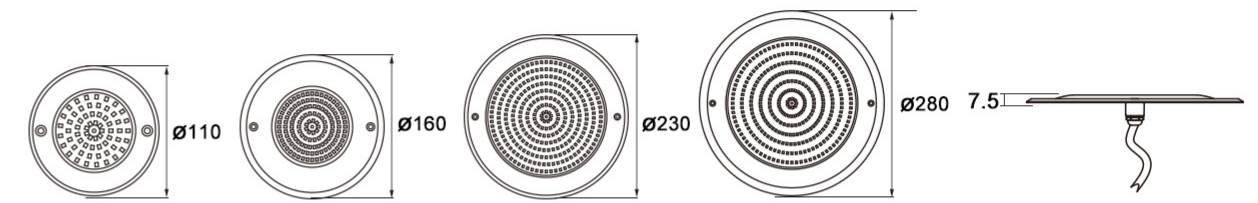

- Lamp lifetime ≥50,000H
- Working temperature -20°C~40°C
- Waterproof IP68
- Easy installation
- High CRI

Product	Model	Size(mm)	Power	Light Source	Working Voltage	Lighting effects	Body Material				
Ultra-thin Resin LED Swimming Pool Light	DLX-UT110-SP	D110*H7.5	6W	SMD LED	DC12V	Irradiation area widen The light is downy and No dazzling	Stainless Steel 304/316 +Resin filled +PC transparent cover				
	DLX-UT160-SP	D160*H7.5	12W								
	DLX-UT230-SP	D230*H7.5	18W								
			25W								
			35W								
	DLX-UT280-SP	D280*H7.5	18W								
			25W								
								35W