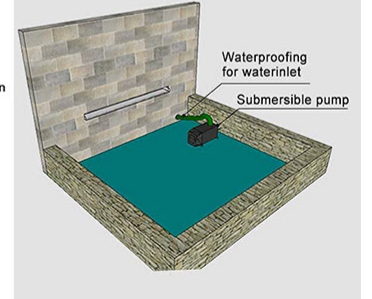

Build with Submersible Pump (24/48 Volt)