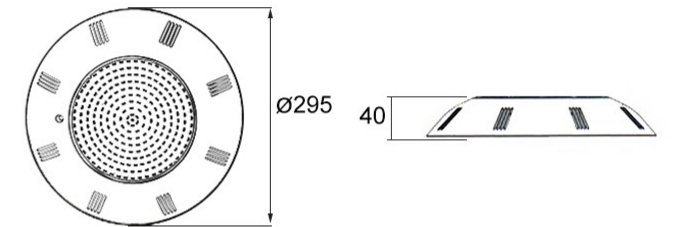

MODEL:DLX-YC230-AP

-  Lamp lifetime  $\geq 50,000\text{H}$
-  Working temperature  $-20^{\circ}\text{C}\sim 40^{\circ}\text{C}$
-  Waterproof IP68
-  Easy installation
-  High CRI
-  CE
-  RoHS
-  FC

Product	Model	Size(mm)	Light Source	Power	Working Voltage	Lighting effects	Body Material
Resin Filled Wall Mounted LED Pool Light	DLX-YC230-AP	D230*H38	SMD LED	18W	AC12V	Irradiation area widen The light is downy and No dazzling	ABS+Resin filled
				25W			
				35W			

**MODEL:DLX-YC260-2AP**

-  Lamp lifetime ≥50,000H
-  Working temperature -20°C~40°C
-  Waterproof IP68
-  Easy installation
-  High CRI
-  CE
-  RoHS
-  FCC

Product	Model	Size(mm)	Light Source	Power	Working Voltage	Lighting effects	Body Material
Resin Filled Wall Mounted LED Pool Light	DLX-YC260-2AP	D260*H40	SMD LED	18W	AC12V	Irradiation area widen The light is downy and No dazzling	ABS+Resin filled
				25W			
				35W			