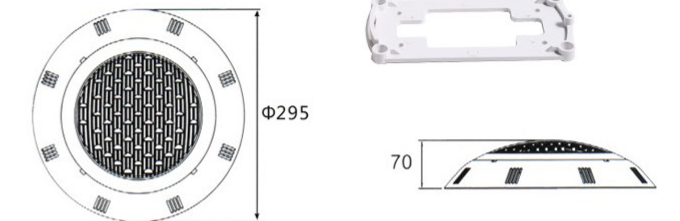

- Lamp lifetime $\geq 50,000\text{H}$
- Working temperature $-20^{\circ}\text{C}\sim 40^{\circ}\text{C}$
- Waterproof IP68
- Easy installation
- High CRI

Product	Model	Size(mm)	Light Source	Power	Working Voltage	Lighting effects	Body Material
Wall mounted pool lamp	DLX-YC295-A	D295*H70	1PCS/W High Power LED / SMD LED	12W	AC12V	Irradiation long distance and Concentrated light / Irradiation area widen The light is downy and No dazzling	ABS+PC
				18W			
				24W			
				25W			
				35W			
				45W