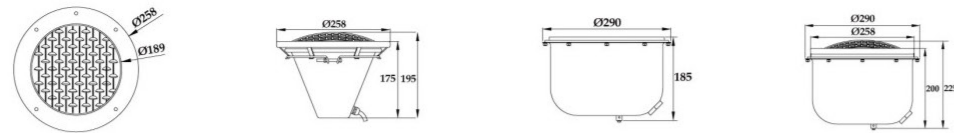

Product	Model	Size(mm)	Light Source	Power	Working Voltage	Lighting effects	Body Material
Embedded Pool Light	DLX-QR170-SS	D170*H196	1PCS/W High Power LED	6W	AC12V	Irradiation long distance and Concentrated light	Stainless Steel 304/316
				9W			
				12W			
				18W			
	DLX-QR290-SS	D290*H225	SMD LED	24W	AC12V	Irradiation area widen The light is downy and No dazzling	
				25W			
				35W			
				45W