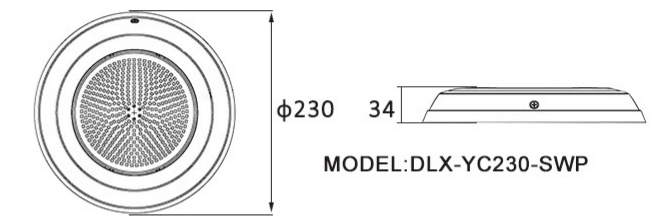

- Lamp lifetime $\geq 50,000\text{H}$
- Working temperature $-20^{\circ}\text{C}\sim 40^{\circ}\text{C}$
- Waterproof IP68
- Easy installation
- High CRI

Product	Model	Size(mm)	Light Source	Power	Working Voltage	Lighting effects	Body Material
Resin Filled Wall Mounted LED Pool Light	DLX-YC230-SWP	D230*H34	SMD LED	12W	AC12V	Irradiation area widen The light is downy and No dazzling	Stainless Steel 304+Resin filled
				18W			
	DLX-YC300-SWP	D300*H40		12W			
				18W			
				25W			
				35W