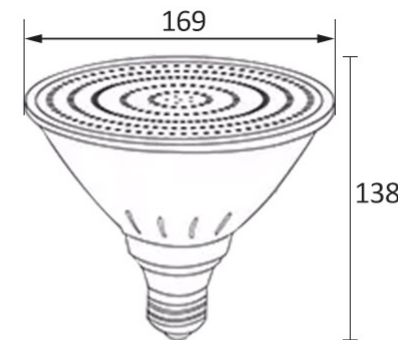

- Lamp lifetime ≥50,000H
- Working temperature -20°C~40°C
- Waterproof IP68
- Easy installation
- High CRI
- CE
- RoHS
- FC

Product	Model	Size(mm)	Light Source	Power	Working Voltage	Luminous color	Body Material
P38 Pool Light	DLX-P38-AS	D169*H138	SMD LED	18W	12V/120V	Irradiation area widen The light is downy and No dazzling	ABS
				25W			
				40W