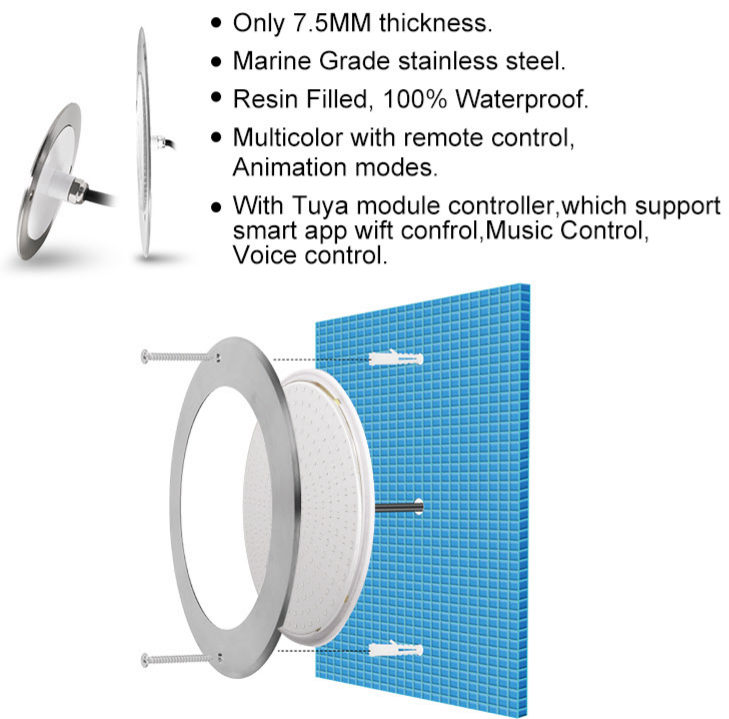

**MODEL:DLX-UT250-2SP**

**Installation Steps**

- Drill a hole.
- Screw the lamp body to the wall of the sink. Fix the screws. The use of underwater cable gland is strongly recommended for connecting wire to AC12V transformer without opening (lamps cannot be directly connected to 110V or 220V power supply)

*Please install the lamp under water under the guidance of a professional electrician*

**LAMP WIRING DIAGRAM**

More lights can be connected

- Lamp lifetime ≥50,000H
- Working temperature -20°C~40°C
- Waterproof IP68
- Easy installation
- High CRI
- 
- 
- 

Product	Model	Size(mm)	Light Source	Power	Working Voltage	Lighting effects	Body Material
Ultra-thin Resin LED Swimming Pool Light	DLX-UT250-2SP	D250*H27	SMD LED	18W	AC12V DC12V	Irradiation area widen The light is downy and No dazzling	Stainless Steel 304+Resin filled +PC transparent cover
				25W			
				35W			

MODEL:DLX-UT110-SP    MODEL:DLX-UT160-SP    MODEL:DLX-UT230-SP    MODEL:DLX-UT280-SP

- Only 7.5MM thickness.
- Marine Grade stainless steel.
- Resin Filled, 100% Waterproof.
- Multicolor with remote control, Animation modes.
- With Tuya module controller, which support smart app with control, Music Control, Voice control.