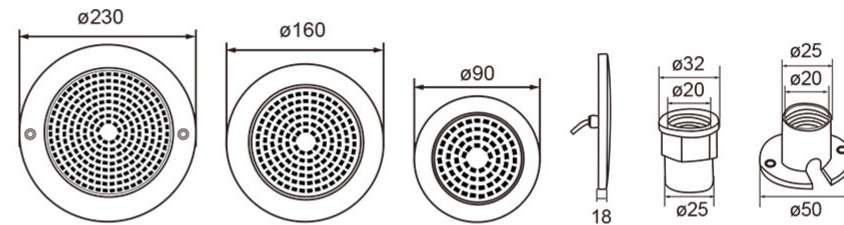

- Lamp lifetime ≥50,000H
- Working temperature -20°C-40°C
- Waterproof IP68
- Easy installation
- High CRI