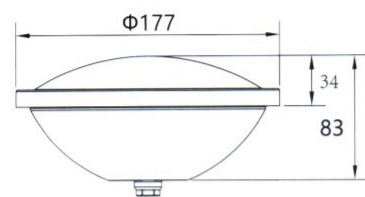

- Lamp lifetime ≥50,000H
- Working temperature -20°C~40°C
- Waterproof IP68
- Easy installation
- High CRI

Product	Model	Size(mm)	Light Source	Power	Working Voltage	Lighting effects	Body Material
P56 Pool Light	DLX-P56-SS	D177*H83	1PCS/W High Power LED / SMD LED	12W	AC12V	Irradiation long distance and Concentrated light / Irradiation area widen The light is downy and No dazzling	Stainless steel 304/316
				18W			
				24W			
				25W			
				35W			
				45W