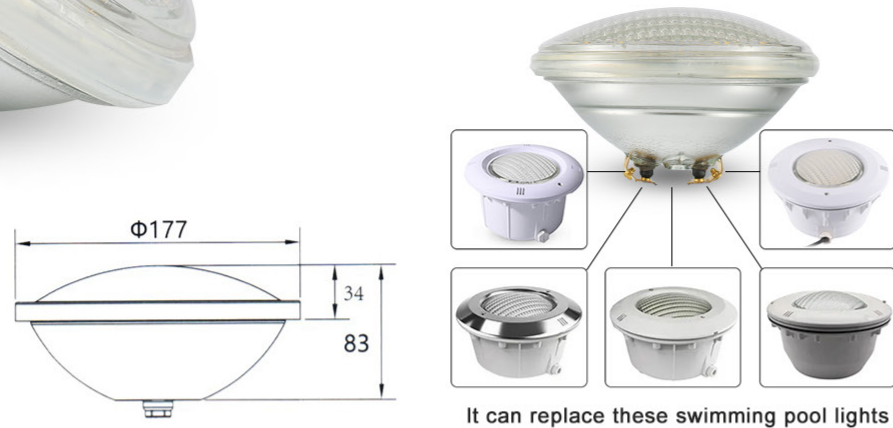

MODEL:DLX-P56-TG

It can replace these swimming pool lights

- Lamp lifetime ≥50,000H
- Working temperature -20°C~40°C
- Waterproof IP68
- Easy installation
- High CRI

Product	Model	Size(mm)	Light Source	Power	Working Voltage	Lighting effects	Body Material
P56 Pool Light	DLX-P56-TG	D177*H83	1PCS/W High Power LED / SMD LED	12W	AC12V	Irradiation long distance and Concentrated light / Irradiation area widen The light is downy and No dazzling	Glass
				18W			
				24W			
				25W			
				35W			
				45W