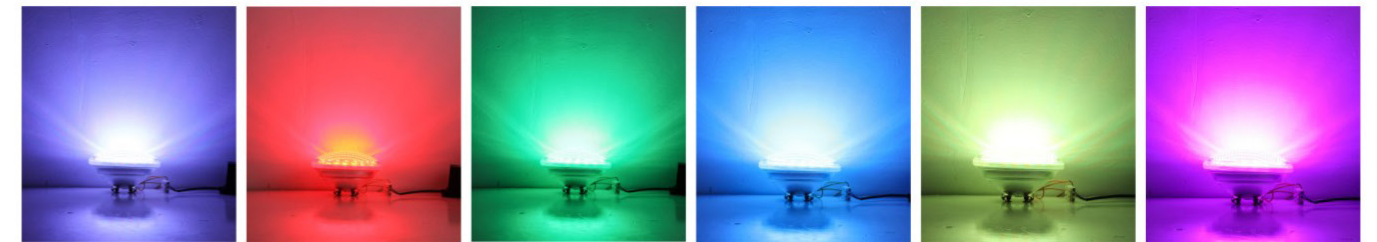

- Lamp lifetime ≥50,000H
- Working temperature -20°C~40°C
- Waterproof IP68
- Easy installation
- High CRI

Product	Model	Size(mm)	Light Source	Power	Working Voltage	Lighting effects	Body Material
P56 Pool Light	DLX-P56-G	D177*H83	1PCS/W High Power LED / SMD LED	12W	AC12V	Irradiation long distance and Concentrated light / Irradiation area widen The light is downy and No dazzling	Glass
				18W			
				24W			
				25W			
				35W			
				45W