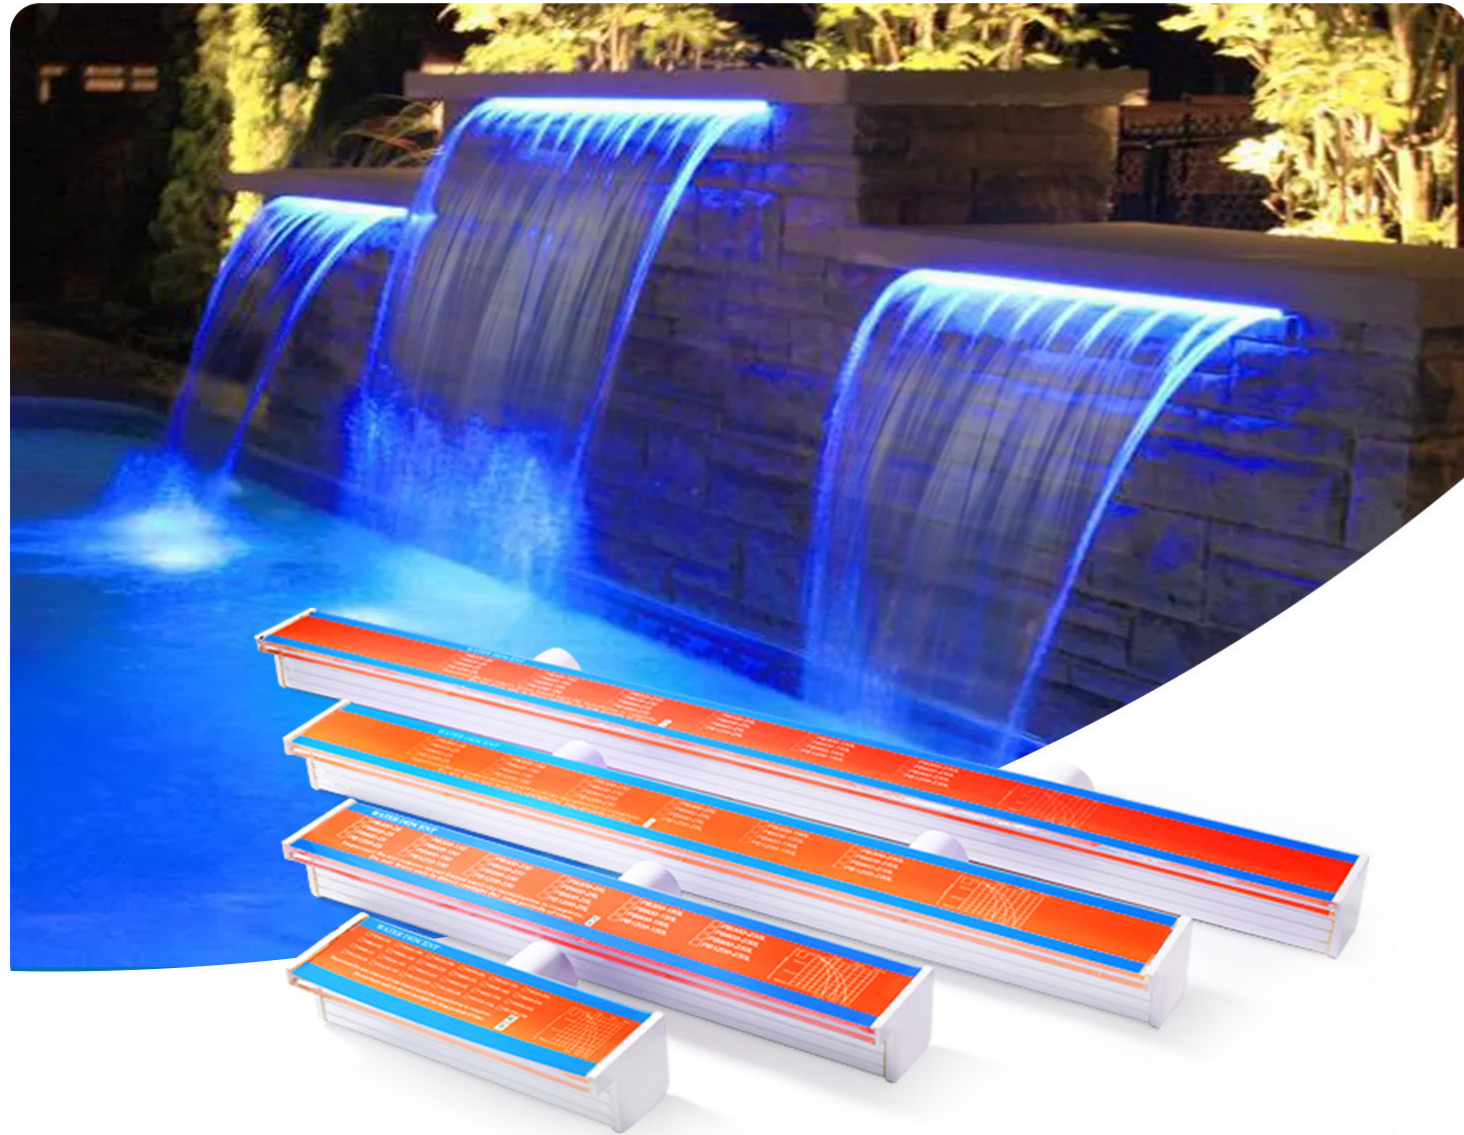

MODEL:DLX-P38-AS

- Lamp lifetime ≥50,000H
- Working temperature -20°C~40°C
- Waterproof IP68
- Easy installation
- High CRI
- CE
- RoHS
- FC

Product	Model	Size(mm)	Light Source	Power	Working Voltage	Luminous color	Body Material
P38 Pool Light	DLX-P38-AS	D169*H138	SMD LED	18W	12V/120V	Irradiation area widen The light is downy and No dazzling	ABS
				25W			
				40W			