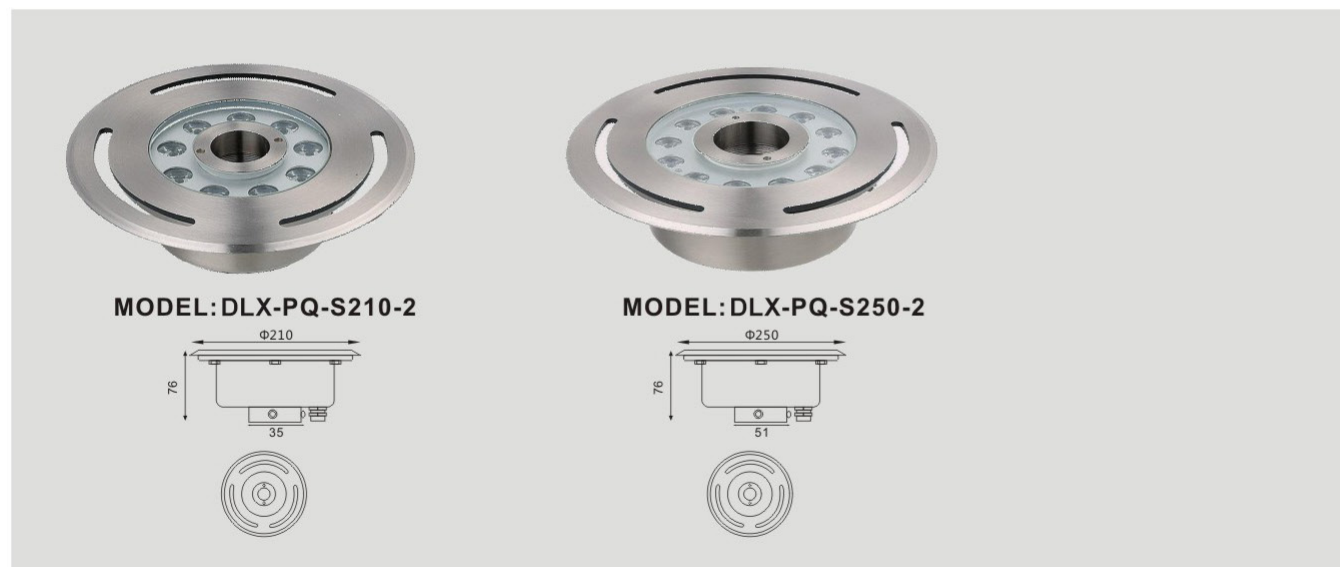

MODEL:DLX-P38-AS

- Lamp lifetime ≥50,000H
- Working temperature -20°C~40°C
- Waterproof IP68
- Easy installation
- High CRI
- CE
- RoHS
- FC

Product	Model	Size(mm)	Light Source	Power	Working Voltage	Luminous color	Body Material
P38 Pool Light	DLX-P38-AS	D169*H138	SMD LED	18W	12V/120V	Irradiation area widen The light is downy and No dazzling	ABS
				25W			
				40W			