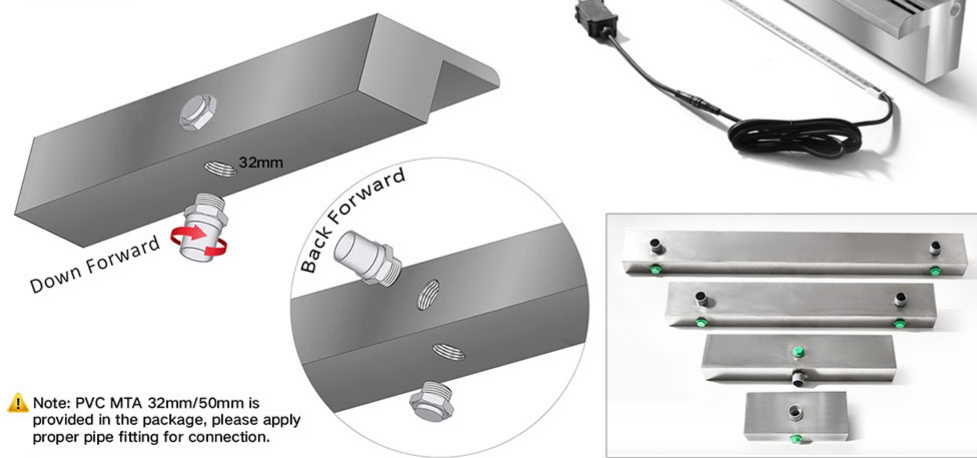

Without LED light							
PB300-B30	32mm / 50mm	300	110	90	30	—	—
PB300-B150	32mm / 50mm	300	230	90	150	—	—
PB300-B230	32mm / 50mm	300	310	90	230	—	—
PB600-B30	32mm / 50mm	600	110	90	30	—	—
PB600-B150	32mm / 50mm	600	230	90	150	—	—
PB600-B230	32mm / 50mm	600	310	90	230	—	—
PB900-B30	32mm / 50mm	900	110	90	30	—	—
PB900-B150	32mm / 50mm	900	230	90	150	—	—
PB900-B230	32mm / 50mm	900	310	90	230	—	—
PB1200-B30	32mm / 50mm	1200	110	90	30	—	—
PB1200-B150	32mm / 50mm	1200	230	90	150	—	—
PB1200-B230	32mm / 50mm	1200	310	90	230	—	—
PB1500-B30	32mm / 50mm	1500	110	90	30	—	—
PB1500-B150	32mm / 50mm	1500	230	90	150	—	—
PB1500-B230	32mm / 50mm	1500	310	90	230	—	—

**MODEL:DLX-PB-S**

**Two special water inlet designs**

Both the back and bottom we have designed the inlet, you can choose one for inlet and the other you can close.

**Either direction for plumbing**

A variety of plug specifications to choose from