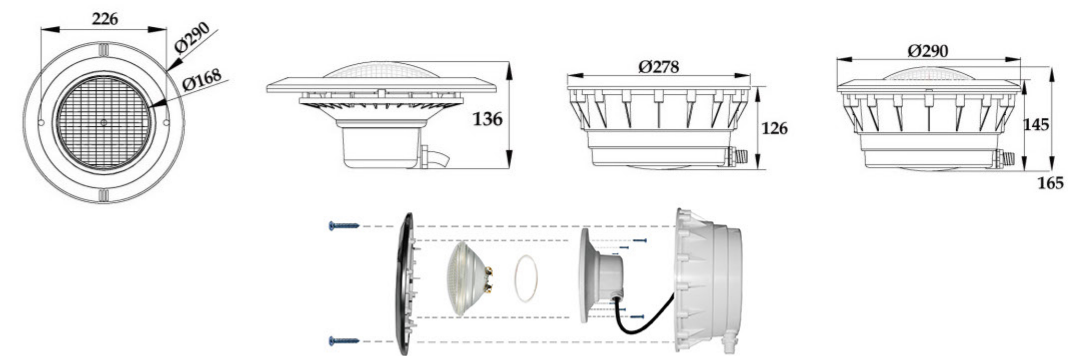

- Lamp lifetime $\geq 50,000\text{H}$
- Working temperature $-20^{\circ}\text{C}\sim 40^{\circ}\text{C}$
- Waterproof IP68
- Easy installation
- High CRI

Product	Model	Size(mm)	Light Source	Power	Working Voltage	Lighting effects	Body Material
Embedded Pool Light	DLX-QR290-A	D290*H168	1PCS/W High Power LED / SMD LED	12W	AC12V	Irradiation long distance and Concentrated light / Irradiation area widen The light is downy and No dazzling	ABS+PC embedded parts
				18W			
				24W			
				25W			
				35W			
45W