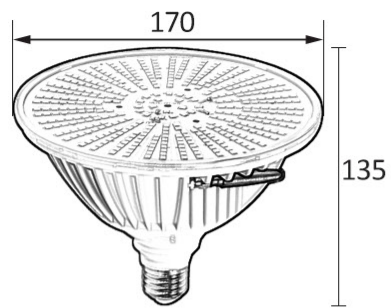

- Lamp lifetime ≥50,000H
- Working temperature -20°C~40°C
- Waterproof IP68
- Easy installation
- High CRI
- CE
- RoHS
- FC

Product	Model	Size(mm)	Light Source	Power	Working Voltage	Luminous color	Body Material
P38 Pool Light	DLX-P38-3A	D170*H135	SMD LED	40W	12V/120V	Irradiation area widen The light is downy and No dazzling	ABS