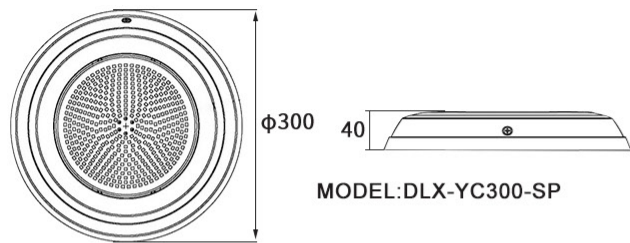

MODEL:DLX-YC300-SP
DLX-YC230-SP

- Lamp lifetime $\geq 50,000\text{H}$
- Working temperature $-20^{\circ}\text{C}\sim 40^{\circ}\text{C}$
- Waterproof IP68
- Easy installation
- High CRI

Product	Model	Size(mm)	Light Source	Power	Working Voltage	Lighting effects	Body Material
Resin Filled Wall Mounted LED Pool Light	DLX-YC230-SP	D230*H34	SMD LED	12W	AC12V	Irradiation area widen The light is downy and No dazzling	Stainless Steel 304+Resin filled
				18W			
	DLX-YC300-SP	D300*H40		12W			
				18W			
				25W			
				35W