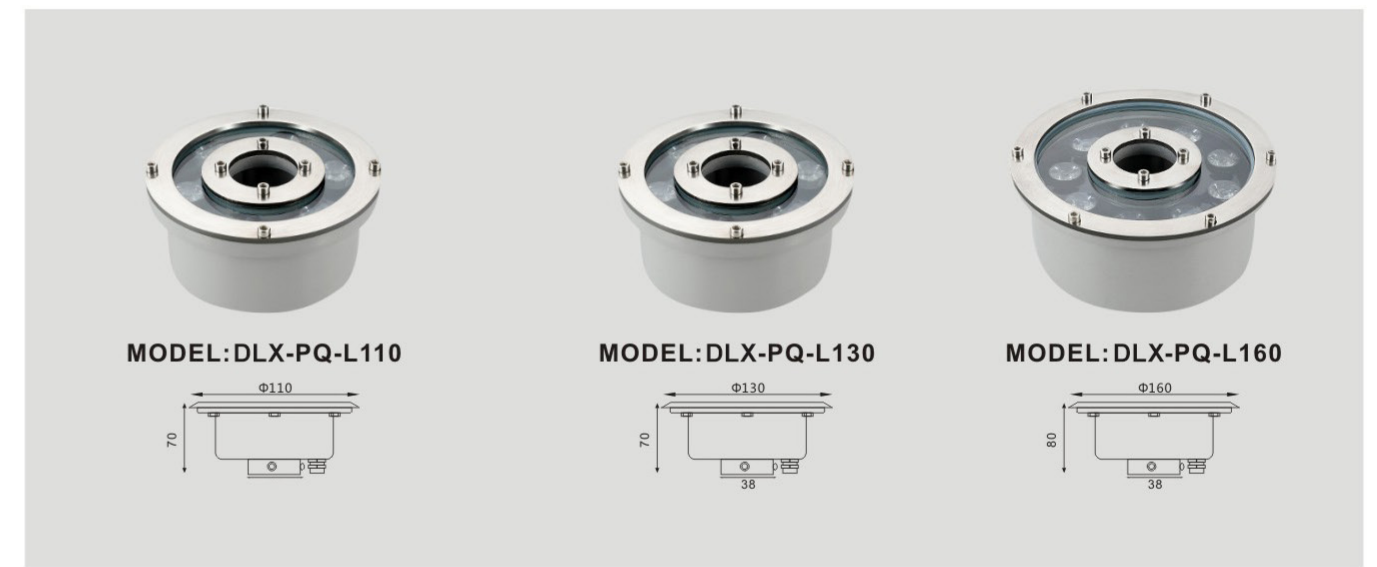

MODEL:DLX-P38-AS

- Lamp lifetime ≥50,000H
- Working temperature -20°C~40°C
- Waterproof IP68
- Easy installation
- High CRI
- CE
- RoHS
- FC

Product	Model	Size(mm)	Light Source	Power	Working Voltage	Luminous color	Body Material
P38 Pool Light	DLX-P38-AS	D169*H138	SMD LED	18W	12V/120V	Irradiation area widen The light is downy and No dazzling	ABS
				25W			
				40W			