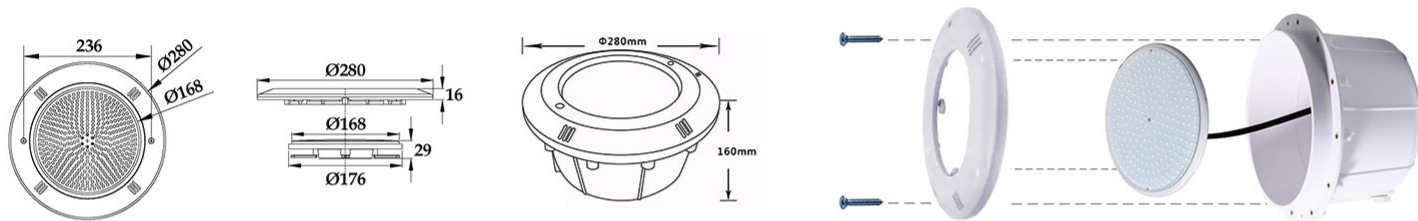

**MODEL:DLX-QR290-A**

-  Lamp lifetime  $\geq 50,000\text{H}$
-  Working temperature  $-20^{\circ}\text{C}\sim 40^{\circ}\text{C}$
-  Waterproof IP68
-  Easy installation
-  High CRI
- 
- 
- 

Product	Model	Size(mm)	Light Source	Power	Working Voltage	Lighting effects	Body Material
Embedded Pool Light	DLX-QR290-A	D290*H168	1PCS/W High Power LED / SMD LED	12W	AC12V	Irradiation long distance and Concentrated light / Irradiation area widen The light is downy and No dazzling	ABS+PC embedded parts
				18W			
				24W			
				25W			
				35W			
45W							

**MODEL:DLX-QR280-AP**

- Lamp lifetime ≥50,000H
- Working temperature -20°C~40°C
- Waterproof IP68
- Easy installation
- High CRI
- 
- 
- 

Product	Model	Size(mm)	Light Source	Power	Working Voltage	Luminous color	Body Material
Embedded Pool Light	DLX-QR280-AP	D280*H160	SMD LED	18W	AC12V	Irradiation area widen The light is downy and No dazzling	ABS+Resin filled
				25W			
				35W			