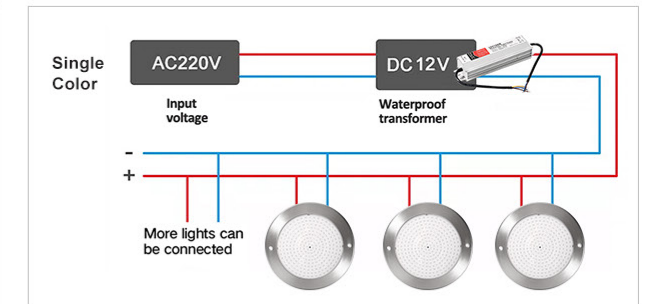

- Lamp lifetime ≥50,000H
- Working temperature -20°C~40°C
- Waterproof IP68
- Easy installation
- High CRI

Product	Model	Size(mm)	Power	Light Source	Working Voltage	Lighting effects	Body Material				
Ultra-thin Resin LED Swimming Pool Light	DLX-UT110-SP	D110*H7.5	6W	SMD LED	DC12V	Irradiation area widen The light is downy and No dazzling	Stainless Steel 304/316 +Resin filled +PC transparent cover				
	DLX-UT160-SP	D160*H7.5	12W								
	DLX-UT230-SP	D230*H7.5	18W								
			25W								
			35W								
	DLX-UT280-SP	D280*H7.5	18W								
			25W								
								35W