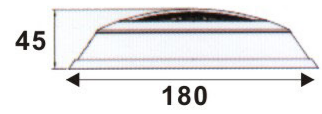

MODEL: DLX-YC180-S