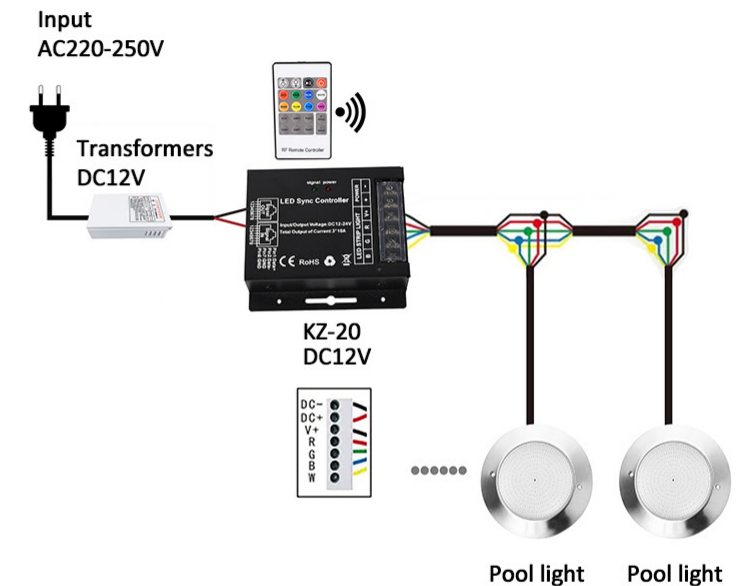

<https://dlxlighting.en.alibaba.com>

Company Qualification

Factory Photo

Wiring diagram of pool light

Wiring diagram of pool light

Wiring diagram of pool light

Wiring diagram of pool light

**MODEL:DLX-YC280-AP**

-  Lamp lifetime ≥50,000H
-  Working temperature -20°C-40°C
-  Waterproof IP68
-  Easy installation
-  High CRI
-  CE
-  RoHS
-  FC

Product	Model	Size(mm)	Light Source	Power	Working Voltage	Lighting effects	Body Material
Resin Filled Wall Mounted LED Pool Light	DLX-YC280-AP	D280*H40	SMD LED	18W	AC12V	Irradiation area widen The light is downy and No dazzling	ABS+Resin filled
				25W			
				35W			