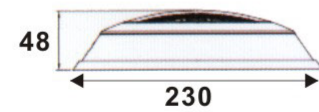

MODEL: DLX-YC180-S

MODEL: DLX-YC230-S

MODEL: DLX-YC300-S

MODEL: DLX-YC180-SW

MODEL: DLX-YC230-SW

MODEL: DLX-YC300-SW

Product	Model	Size(mm)	Power	Light Source	Working Voltage	Lighting effects	Body Material	
Wall mounted pool lamp	DLX-YC180-S(Blue) DLX-YC180-SW (White)	D180*H45	3W	1PCS/W High Power LED  / SMD LED	AC12V	Irradiation long distance and Concentrated light  /  Irradiation area widen The light is downy and No dazzling	Stainless Steel 304/316	
			6W					
			9W					
	DLX-YC230-S(Blue) DLX-YC230-SW (White)	D230*H48	6W					
			9W					
			12W					
	DLX-YC300-S(Blue) DLX-YC300-SW (White)	D300*H70	18W					
			24W					
			25W					
			35W					
			36W					
			45W					
								18*3W