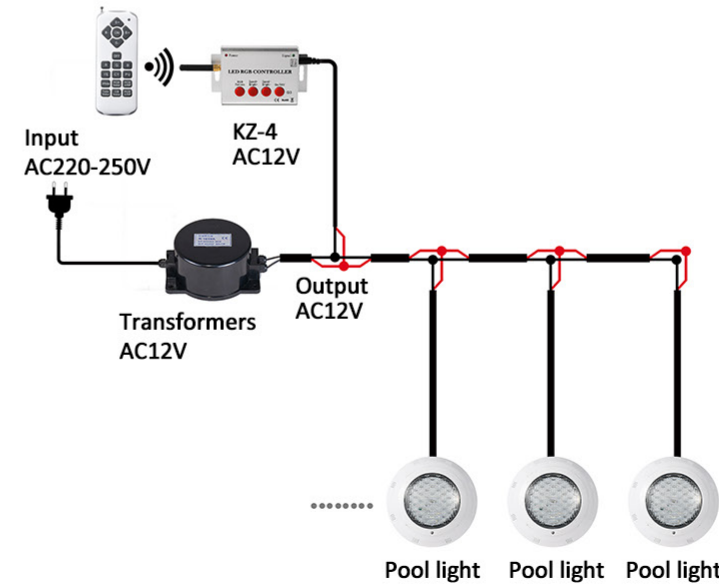

<https://dlxlighting.en.alibaba.com>

Company Qualification

Factory Photo

Wiring diagram of pool light

Wiring diagram of pool light

Wiring diagram of pool light

Wiring diagram of pool light

**MODEL:DLX-YC280-AP**