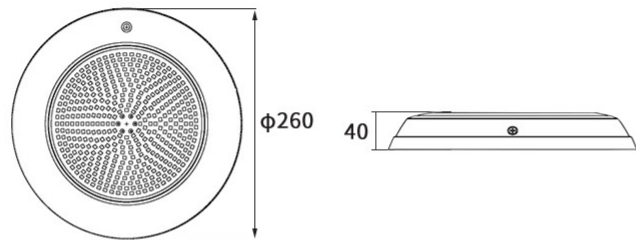

- Lamp lifetime ≥50,000H
- Working temperature -20°C~40°C
- Waterproof IP68
- Easy installation
- High CRI
- CE
- RoHS
- FCC

Product	Model	Size(mm)	Light Source	Power	Working Voltage	Lighting effects	Body Material
Resin Filled Wall Mounted LED Pool Light	DLX-YC260-2SP	D260*H40	SMD LED	18W	AC12V	Irradiation area widen The light is downy and No dazzling	Stainless Steel 304+Resin filled
				25W			
				35W