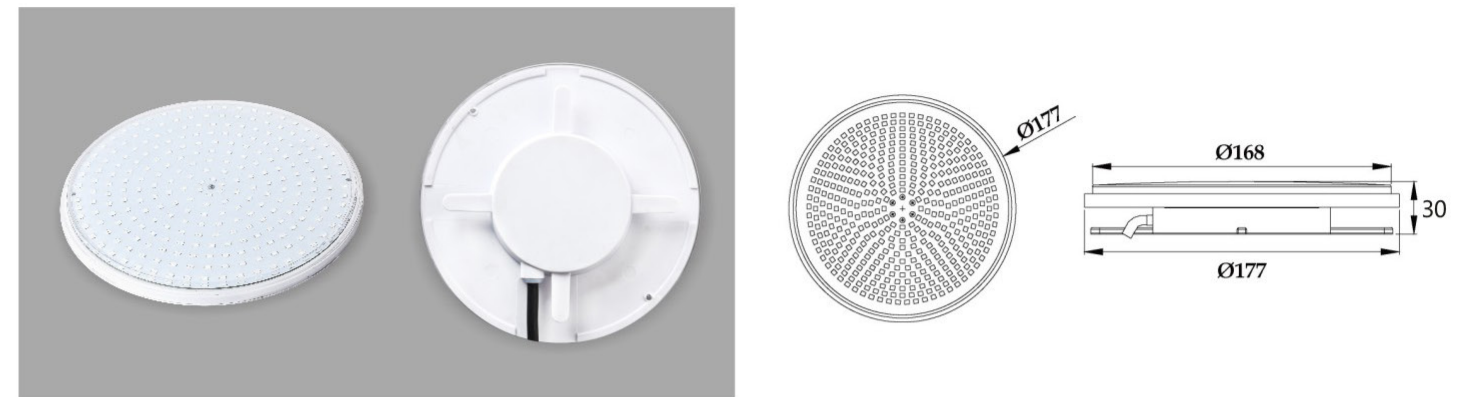

- Lamp lifetime ≥50,000H
- Working temperature -20°C~40°C
- Waterproof IP68
- Easy installation
- High CRI
- CE
- RoHS
- FC

Product	Model	Size(mm)	Light Source	Power	Working Voltage	Lighting effects	Body Material
Resin Filled LED Pool Light	DLX-P56-AP	D177*H30	SMD LED	18W	AC12V	Irradiation area widen The light is downy and No dazzling	ABS+pctransp arency cover
				25W			
				35W