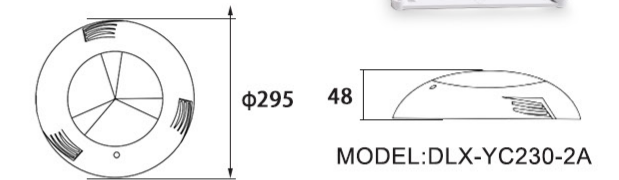

MODEL:DLX-YC295-2A

**MODEL:DLX-YC295-2A  
DLX-YC230-2A**

MODEL:DLX-YC230-2A

MODEL:DLX-YC295-2A

MODEL:DLX-YC230-2A

- Lamp lifetime ≥50,000H
- Working temperature -20°C~40°C
- Waterproof IP68
- Easy installation
- High CRI
- CE
- RoHS
- FC