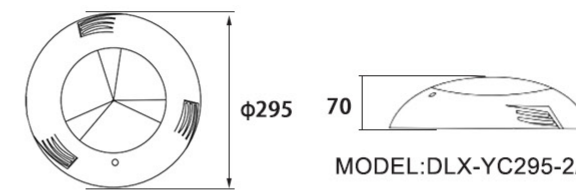

**MODEL:DLX-YC295-2A
DLX-YC230-2A**

MODEL:DLX-YC295-2A