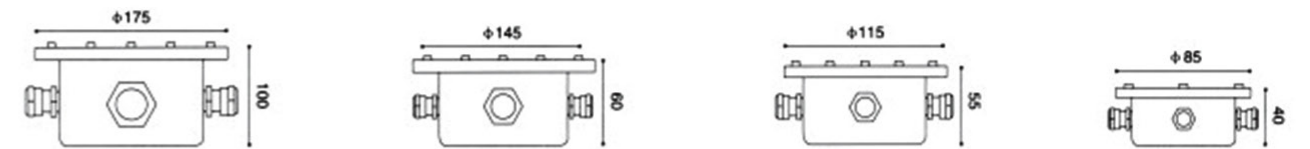

Product	Model	Hole	Size(mm)	Wire diameter	Body Material	Waterproof grade
Terminal Box	DLX-JX-S	2	D85*H40	7.5mm	304 stainless steel	IP68
		3	D85*H40			
		4	D85*H40			
		5	D115*H55			
		6	D120*H55			
		7	D145*H55			
		8	D145*H55			
		9	D145*H55			
		10	D175*H100			
		11	D175*H100			
		12	D175*H100