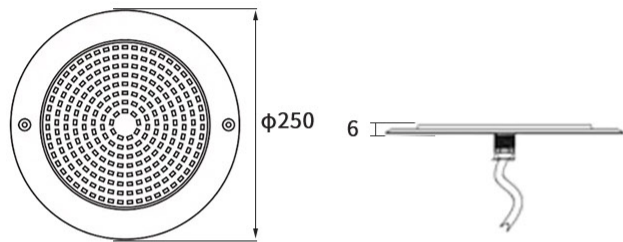

- Lamp lifetime $\geq 50,000\text{H}$
- Working temperature $-20^{\circ}\text{C}\sim 40^{\circ}\text{C}$
- Waterproof IP68
- Easy installation
- High CRI

Product	Model	Size(mm)	Light Source	Power	Working Voltage	Lighting effects	Body Material
Ultra-thin Resin LED Swimming Pool Light	DLX-UT250-AP	D250*H6	SMD LED	12W	DC12V	Irradiation area widen The light is downy and No dazzling	ABS+Resin filled
				18W			
				25W			
				35W			
				35W