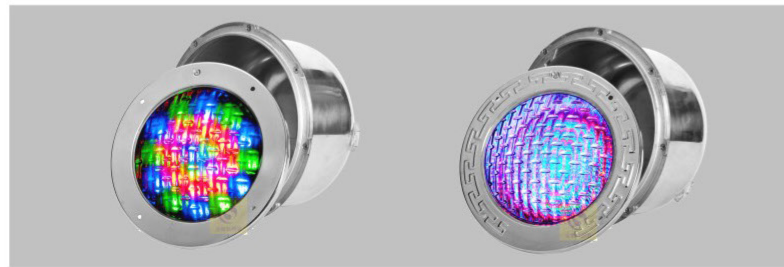

MODEL:DLX-QR290-SS