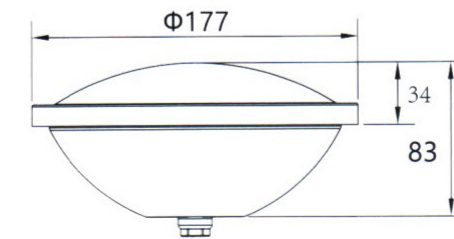

- Lamp lifetime ≥50,000H
- Working temperature -20°C~40°C
- Waterproof IP68
- Easy installation
- High CRI

Product	Model	Size(mm)	Light Source	Power	Working Voltage	Lighting effects	Body Material
P56 Pool Light	DLX-P56-G	D177*H83	1PCS/W High Power LED / SMD LED	12W	AC12V	Irradiation long distance and Concentrated light / Irradiation area widen The light is downy and No dazzling	Glass
				18W			
				24W			
				25W			
				35W			
				45W