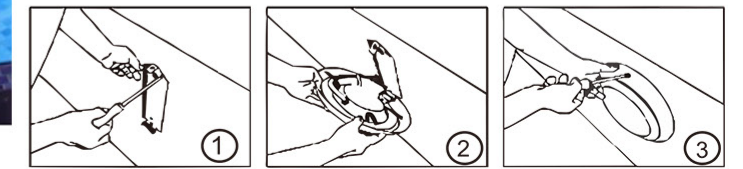

MODEL: DLX-YC180-S

MODEL: DLX-YC230-S

MODEL: DLX-YC300-S

MODEL: DLX-YC180-SW

MODEL: DLX-YC230-SW

MODEL: DLX-YC300-SW

Product	Model	Size(mm)	Power	Light Source	Working Voltage	Lighting effects	Body Material	
Wall mounted pool lamp	DLX-YC180-S(Blue) DLX-YC180-SW (White)	D180*H45	3W	1PCS/W High Power LED  / SMD LED	AC12V	Irradiation long distance and Concentrated light  /  Irradiation area widen The light is downy and No dazzling	Stainless Steel 304/316	
			6W					
			9W					
	DLX-YC230-S(Blue) DLX-YC230-SW (White)	D230*H48	6W					
			9W					
			12W					
	DLX-YC300-S(Blue) DLX-YC300-SW (White)	D300*H70	18W					
			24W					
			25W					
			35W					
			36W					
			45W					
								18*3W