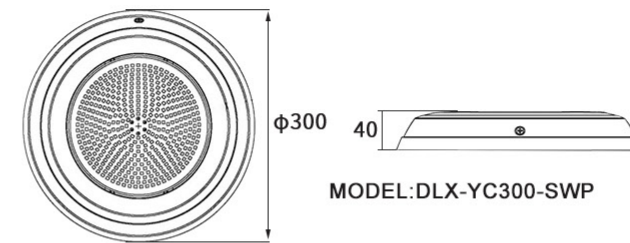

MODEL:DLX-YC300-SWP
DLX-YC230-SWP

- Lamp lifetime $\geq 50,000\text{H}$
- Working temperature $-20^{\circ}\text{C}\sim 40^{\circ}\text{C}$
- Waterproof IP68
- Easy installation
- High CRI

Product	Model	Size(mm)	Light Source	Power	Working Voltage	Lighting effects	Body Material
Resin Filled Wall Mounted LED Pool Light	DLX-YC230-SWP	D230*H34	SMD LED	12W	AC12V	Irradiation area widen The light is downy and No dazzling	Stainless Steel 304+Resin filled
				18W			
	DLX-YC300-SWP	D300*H40		12W			
				18W			
				25W			
				35W