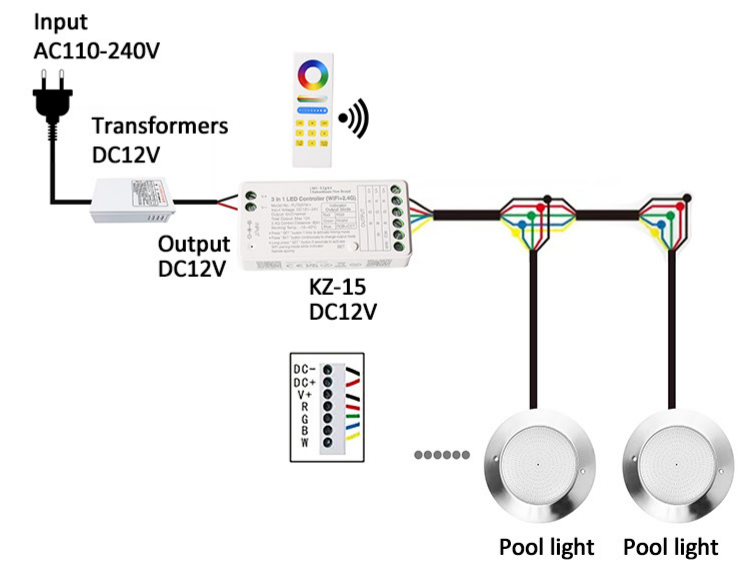

<https://dlxlighting.en.alibaba.com>

Company Qualification

Factory Photo

Wiring diagram of pool light

Wiring diagram of pool light

Wiring diagram of pool light

Wiring diagram of pool light

**MODEL:DLX-YC280-AP**

-  Lamp lifetime ≥50,000H
-  Working temperature -20°C-40°C
-  Waterproof IP68
-  Easy installation
-  High CRI
-  CE
-  RoHS
-  FC

Product	Model	Size(mm)	Light Source	Power	Working Voltage	Lighting effects	Body Material
Resin Filled Wall Mounted LED Pool Light	DLX-YC280-AP	D280*H40	SMD LED	18W	AC12V	Irradiation area widen The light is downy and No dazzling	ABS+Resin filled
				25W			
				35W			