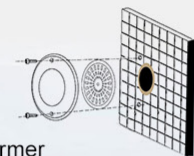

1. 1 Drill a hole.
2. 2 Screw the lamp body to the wall of the sink, Fix the screws.
   The use of underwater cable gland is strongly recommended for connecting wire to AC12V transformer (lamps cannot be directly connected to 110V or 220V power supply)

Please install the lamp under water under the guidance of a professional electrician