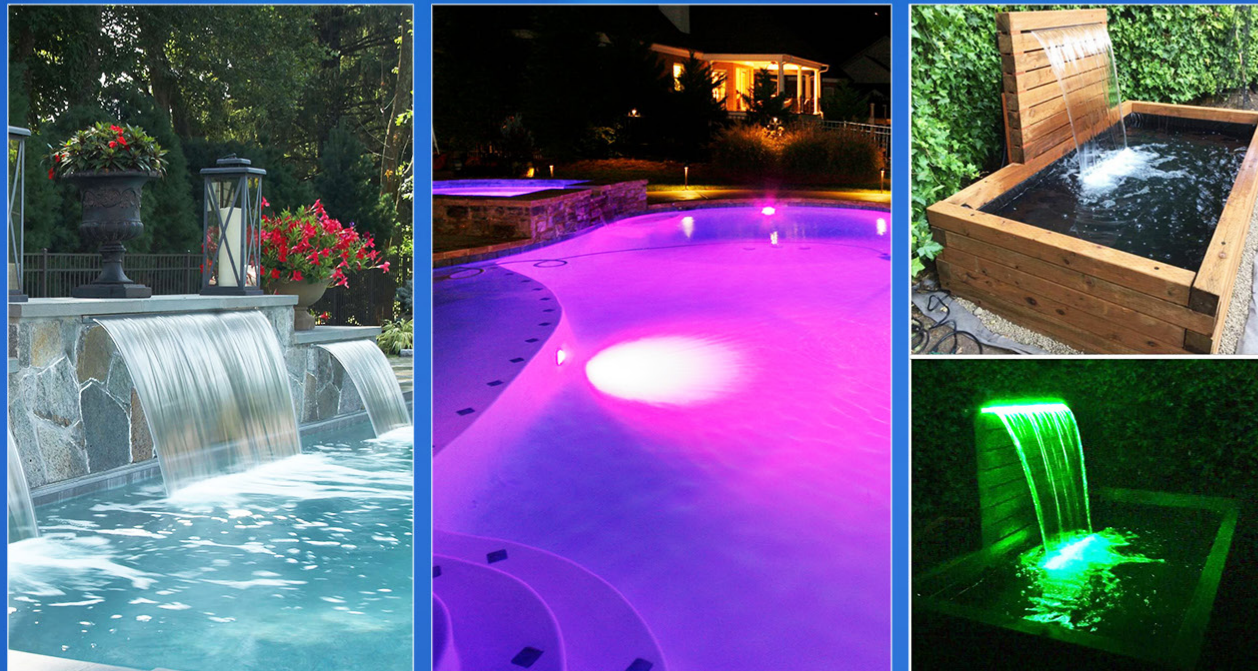

Blue Elephant
Zhongshan Dalanxiang Lighting Co., Ltd.

Zhongshan Dalanxiang Lighting Co., Ltd.

Tel/Wechat: 18024289967 / +86-0760-87569011

E-mail: blueelephant01@jkd123.com

Web: <https://dlxlighting.en.alibaba.com>

Add: No. 18 Yong 'an Road, Caoyi Industrial Zone, Guzhen, Zhongshan, Guangdong, China

Scan the code to enter
the store for more
product details

水下照明生产厂家

Underwater lighting manufacturer

Over 10 years experience in pool lighting production