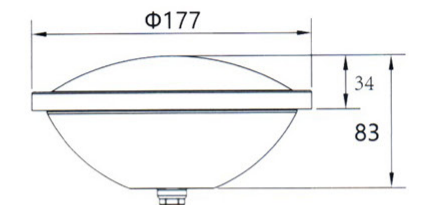

- Lamp lifetime ≥50,000H
- Working temperature -20°C~40°C
- Waterproof IP68
- Easy installation
- High CRI

Product	Model	Size(mm)	Light Source	Power	Working Voltage	Lighting effects	Body Material
P56 Pool Light	DLX-P56-S	D177*H83	1PCS/W High Power LED / SMD LED	12W	AC12V	Irradiation long distance and Concentrated light / Irradiation area widen The light is downy and No dazzling	Stainless Steel 304/316
				18W			
				24W			
				25W			
				35W			
				45W