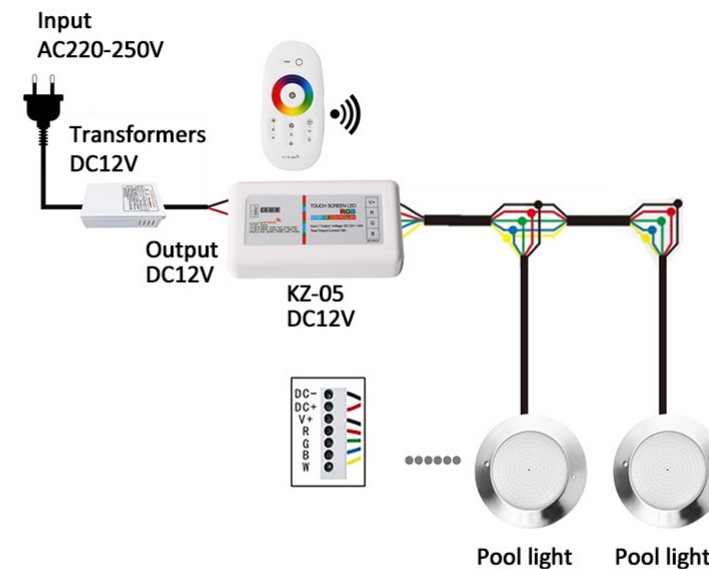

<https://dlxlighting.en.alibaba.com>

Company Qualification

Factory Photo

Wiring diagram of pool light

Wiring diagram of pool light

Wiring diagram of pool light

Wiring diagram of pool light

**MODEL:DLX-YC280-AP**

-  Lamp lifetime ≥50,000H
-  Working temperature -20°C-40°C
-  Waterproof IP68
-  Easy installation
-  High CRI
-  CE
-  RoHS
-  FC

Product	Model	Size(mm)	Light Source	Power	Working Voltage	Lighting effects	Body Material
Resin Filled Wall Mounted LED Pool Light	DLX-YC280-AP	D280*H40	SMD LED	18W	AC12V	Irradiation area widen The light is downy and No dazzling	ABS+Resin filled
				25W			
				35W			