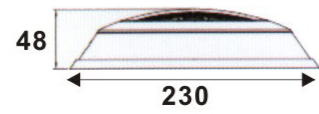

MODEL: DLX-YC230-S