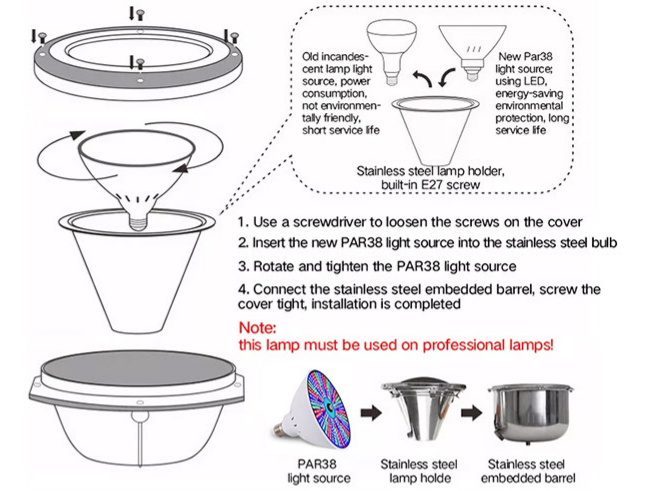

- Lamp lifetime ≥50,000H
- Working temperature -20°C~40°C
- Waterproof IP68
- Easy installation
- High CRI
- CE
- RoHS
- FC

Product	Model	Size(mm)	Light Source	Power	Working Voltage	Luminous color	Body Material
P38 Pool Light	DLX-P38-AS	D169*H138	SMD LED	18W	12V/120V	Irradiation area widen The light is downy and No dazzling	ABS
				25W			
				40W