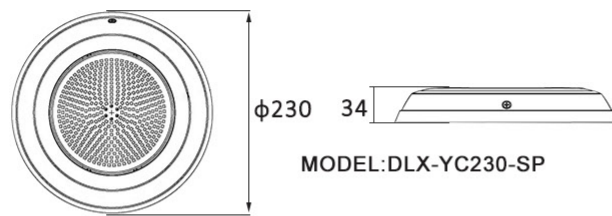

- Lamp lifetime $\geq 50,000\text{H}$
- Working temperature $-20^{\circ}\text{C}\sim 40^{\circ}\text{C}$
- Waterproof IP68
- Easy installation
- High CRI

Product	Model	Size(mm)	Light Source	Power	Working Voltage	Lighting effects	Body Material
Resin Filled Wall Mounted LED Pool Light	DLX-YC230-SP	D230*H34	SMD LED	12W	AC12V	Irradiation area widen The light is downy and No dazzling	Stainless Steel 304+Resin filled
				18W			
	DLX-YC300-SP	D300*H40		12W			
				18W			
				25W			
				35W