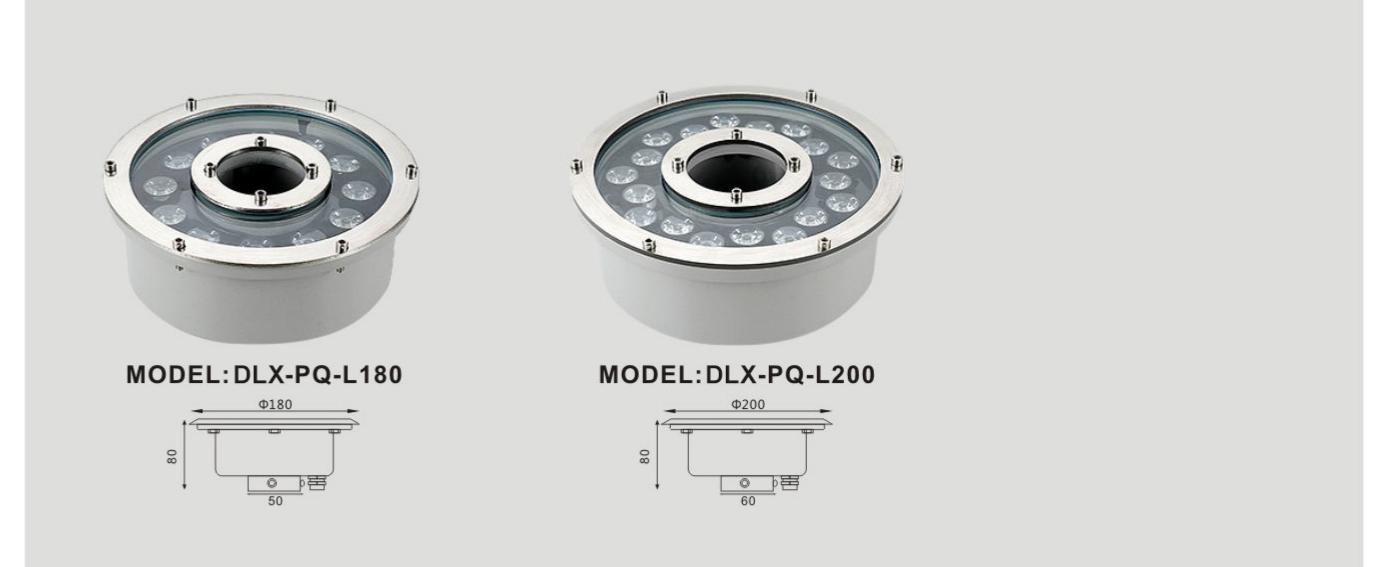

MODEL:DLX-P38-AS

- Lamp lifetime ≥50,000H
- Working temperature -20°C~40°C
- Waterproof IP68
- Easy installation
- High CRI
- CE
- RoHS
- FC

Product	Model	Size(mm)	Light Source	Power	Working Voltage	Luminous color	Body Material
P38 Pool Light	DLX-P38-AS	D169*H138	SMD LED	18W	12V/120V	Irradiation area widen The light is downy and No dazzling	ABS
				25W			
				40W			

**MODEL:DLX-PB**

**Schematic Diagram**

- Lamp lifetime ≥50,000H
- Working temperature -20°C-40°C
- Waterproof IP68
- Easy installation
- High CRI
- CE
- RoHS
- FC

Model NO	Take Over Size mm	A mm	B mm	C mm	D mm	Power	Voltage
----------	-------------------	------	------	------	------	-------	---------