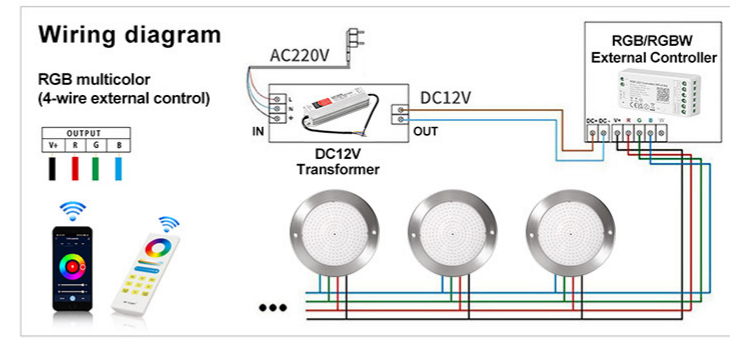

- Lamp lifetime ≥50,000H
- Working temperature -20°C~40°C
- Waterproof IP68
- Easy installation
- High CRI

Product	Model	Size(mm)	Power	Light Source	Working Voltage	Lighting effects	Body Material				
Ultra-thin Resin LED Swimming Pool Light	DLX-UT110-SP	D110*H7.5	6W	SMD LED	DC12V	Irradiation area widen The light is downy and No dazzling	Stainless Steel 304/316 +Resin filled +PC transparent cover				
	DLX-UT160-SP	D160*H7.5	12W								
	DLX-UT230-SP	D230*H7.5	18W								
			25W								
			35W								
	DLX-UT280-SP	D280*H7.5	18W								
			25W								
								35W