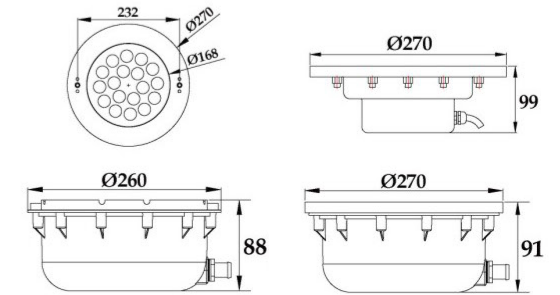

MODEL:DLX-QR270-S