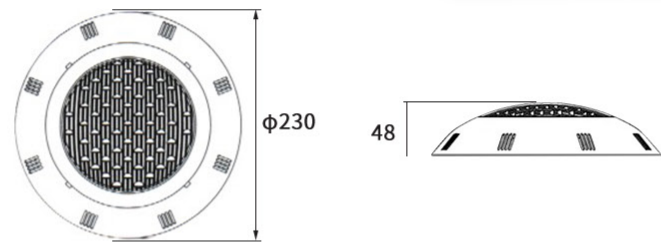

- Lamp lifetime $\geq 50,000\text{H}$
- Working temperature $-20^{\circ}\text{C}\sim 40^{\circ}\text{C}$
- Waterproof IP68
- Easy installation
- High CRI

Product	Model	Size(mm)	Light Source	Power	Working Voltage	Luminous color	Body Material
wall mounted pool lamp	DLX-YC230-A	D230*H48	LED	6W	AC12V	Irradiation area widen The light is downy and No dazzling	ABS+PC
				9W			
				12W			
				18W