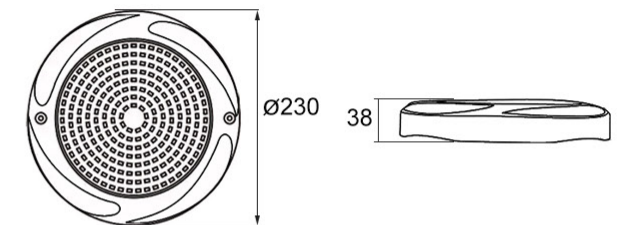

- Lamp lifetime $\geq 50,000\text{H}$
- Working temperature $-20^{\circ}\text{C}\sim 40^{\circ}\text{C}$
- Waterproof IP68
- Easy installation
- High CRI
- CE
- RoHS
- FC

Product	Model	Size(mm)	Light Source	Power	Working Voltage	Lighting effects	Body Material
Resin Filled Wall Mounted LED Pool Light	DLX-YC230-AP	D230*H38	SMD LED	18W	AC12V	Irradiation area widen The light is downy and No dazzling	ABS+Resin filled
				25W			
				35W