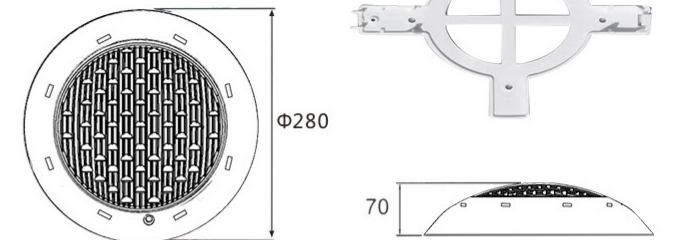

- Lamp lifetime ≥50,000H
- Working temperature -20°C~40°C
- Waterproof IP68
- Easy installation
- High CRI
- CE
- RoHS
- FC

Product	Model	Size(mm)	Light Source	Power	Working Voltage	Lighting effects	Body Material
Wall mounted pool lamp	DLX-YC280-A	D280*H70	1PCS/W High Power LED / SMD LED	12W	AC12V	Irradiation long distance and Concentrated light / Irradiation area widen The light is downy and No dazzling	ABS+PC
				18W			
				24W			
				25W			
				35W			
				12*3W			
				45W