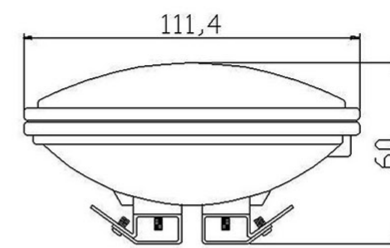

MODEL:DLX-P36-G

- Lamp lifetime ≥50,000H
- Working temperature -20°C~40°C
- Waterproof IP68
- Easy installation
- High CRI

Product	Model	Size(mm)	Light Source	Power	Working Voltage	Luminous color	Body Material
P36 Pool Light	DLX-P36-G	D111.4*H60	SMD LED	5W	AC12V	Irradiation area widen The light is downy and No dazzling	Glass
				7W			
				9W