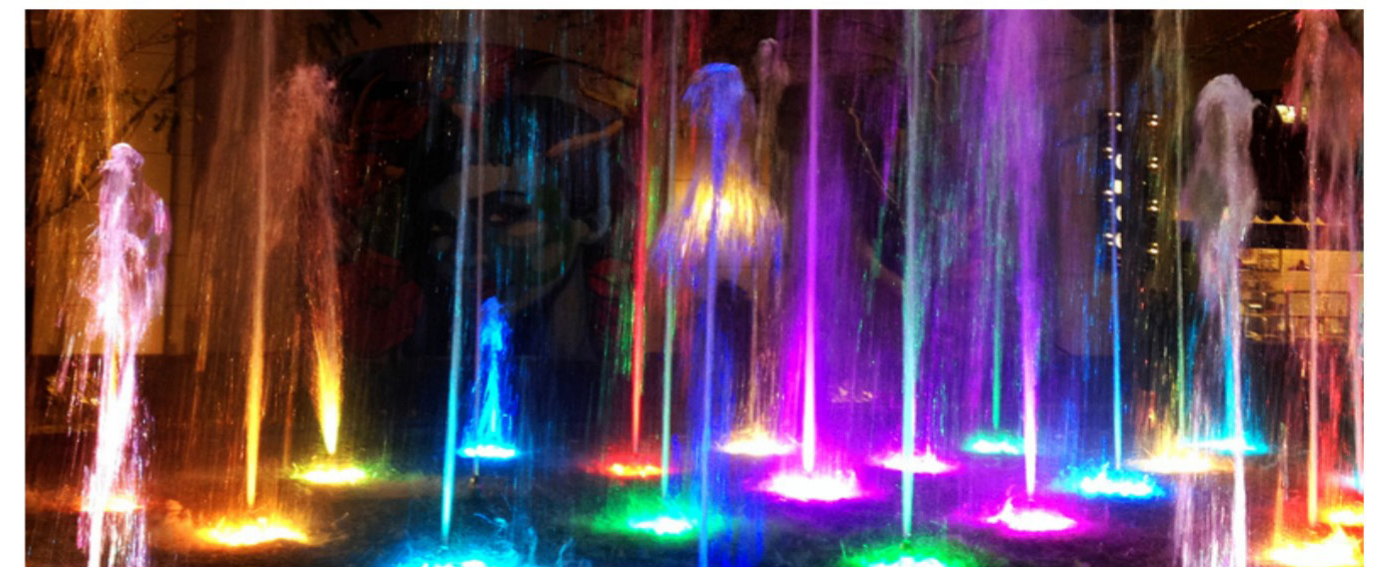

MODEL:DLX-P38-AS

- Lamp lifetime ≥50,000H
- Working temperature -20°C~40°C
- Waterproof IP68
- Easy installation
- High CRI
- CE
- RoHS
- FC

Product	Model	Size(mm)	Light Source	Power	Working Voltage	Luminous color	Body Material
P38 Pool Light	DLX-P38-AS	D169*H138	SMD LED	18W	12V/120V	Irradiation area widen The light is downy and No dazzling	ABS
				25W			
				40W			