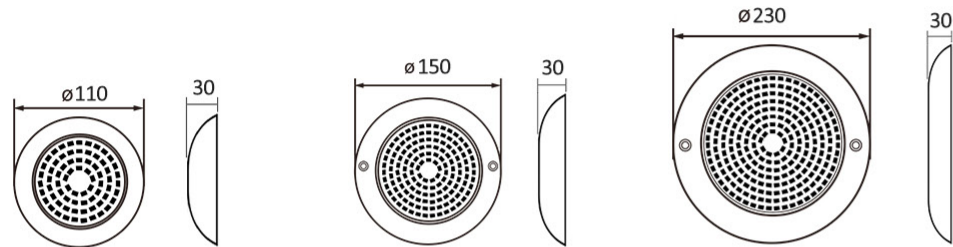

- Lamp lifetime ≥50,000H
- Working temperature -20°C-40°C
- Waterproof IP68
- Easy installation
- High CRI

Installation Steps

1. Screw the lamp body to the wall of the sink
2. The use of under-water cable gland is strongly recommended for connecting wire to AC12V transformer without opening (lamps cannot be directly connected to 110V or 220V power supply)

Please install the lamp under water under the guidance of a professional electrician.

Product	Model	Size(mm)	Light Source	Power	Working Voltage	Lighting effects	Body Material
Resin Filled Wall Mounted LED Pool Light	DLX-GJ110-AP	D110*H30	SMD LED	6W	AC12V	Irradiation area widen The light is downy and No dazzling	ABS+Resin filled
	DLX-GJ150-AP	D150*H30		12W			
	DLX-GJ230-AP	D230*H30		18W			
				25W			
			35W