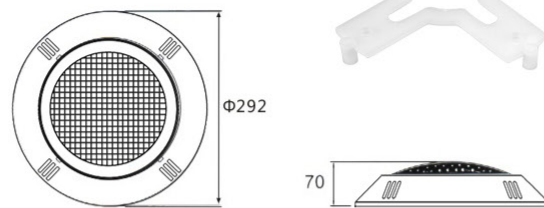

- Lamp lifetime ≥50,000H
- Working temperature -20°C~40°C
- Waterproof IP68
- Easy installation
- High CRI
- CE
- RoHS
- FC

Product	Model	Size(mm)	Light Source	Power	Working Voltage	Lighting effects	Body Material
Wall mounted pool lamp	DLX-YC292-A	D292*H70	1PCS/W High Power LED / SMD LED	12W	AC12V	Irradiation long distance and Concentrated light / Irradiation area widen The light is downy and No dazzling	ABS+PC
				18W			
				24W			
				25W			
				35W			
				12*3W			
				45W