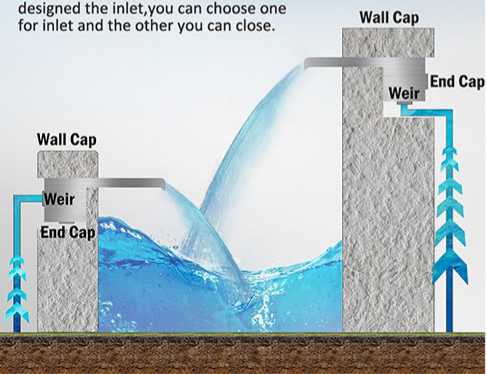

**MODEL:DLX-PB-S**

**Two special water inlet designs**

Both the back and bottom we have designed the inlet, you can choose one for inlet and the other you can close.

**Either direction for plumbing**

A variety of plug specifications to choose from