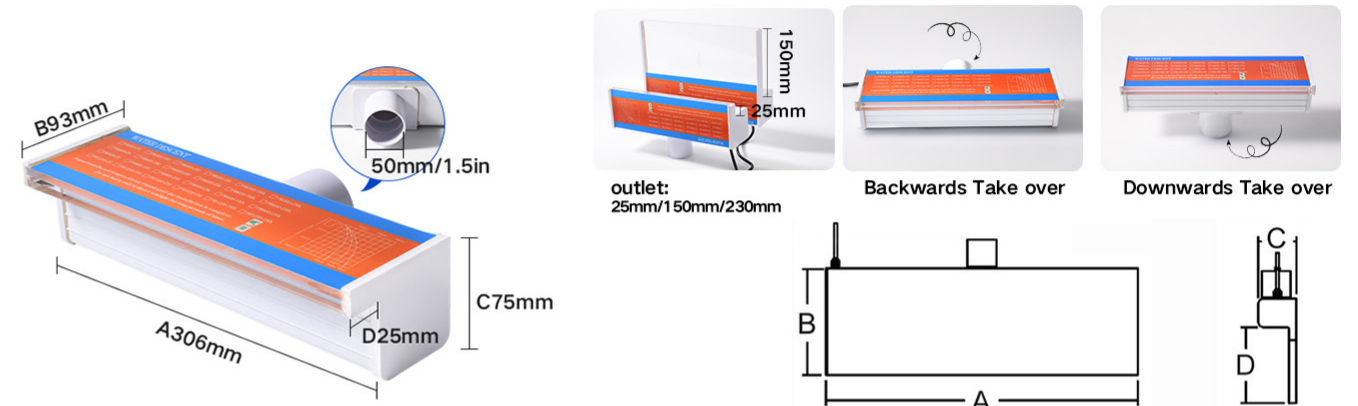

MODEL:DLX-P38-AS

- Lamp lifetime ≥50,000H
- Working temperature -20°C~40°C
- Waterproof IP68
- Easy installation
- High CRI
- CE
- RoHS
- FC

Product	Model	Size(mm)	Light Source	Power	Working Voltage	Luminous color	Body Material
P38 Pool Light	DLX-P38-AS	D169*H138	SMD LED	18W	12V/120V	Irradiation area widen The light is downy and No dazzling	ABS
				25W			
				40W			

**MODEL:DLX-PB**

**Schematic Diagram**

- Lamp lifetime ≥50,000H
- Working temperature -20°C-40°C
- Waterproof IP68
- Easy installation
- High CRI
- CE
- RoHS
- FC

Model NO	Take Over Size mm	A mm	B mm	C mm	D mm	Power	Voltage
----------	-------------------	------	------	------	------	-------	---------