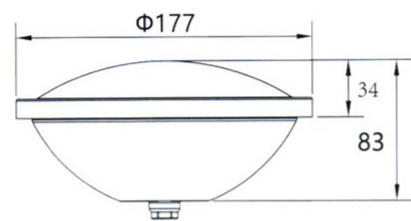

- Lamp lifetime ≥50,000H
- Working temperature -20°C~40°C
- Waterproof IP68
- Easy installation
- High CRI

Product	Model	Size(mm)	Light Source	Power	Working Voltage	Lighting effects	Body Material
P56 Pool Light	DLX-P56-A	D177*H83	1PCS/W High Power LED / SMD LED	12W	AC12V	Irradiation long distance and Concentrated light / Irradiation area widen The light is downy and No dazzling	ABS
				18W			
				24W			
				25W			
				35W			
				45W