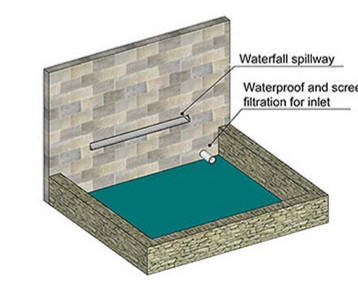

Build with Submersible Pump (24/48 Volt)