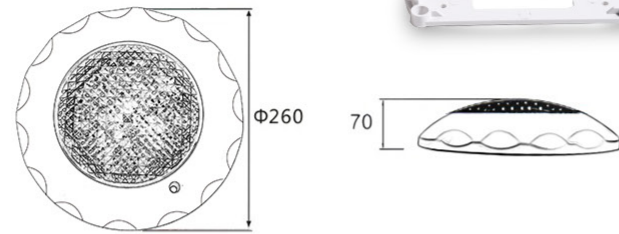

- Lamp lifetime ≥50,000H
- Working temperature -20°C~40°C
- Waterproof IP68
- Easy installation
- High CRI
- CE
- RoHS
- FC

Product	Model	Size(mm)	Light Source	Power	Working Voltage	Lighting effects	Body Material
Wall mounted pool lamp	DLX-YC260-A	D260*H70	1PCS/W High Power LED / SMD LED	12W	AC12V	Irradiation long distance and Concentrated light / Irradiation area widen The light is downy and No dazzling	ABS+PC
				18W			
				24W			
				25W			
				35W			
				45W