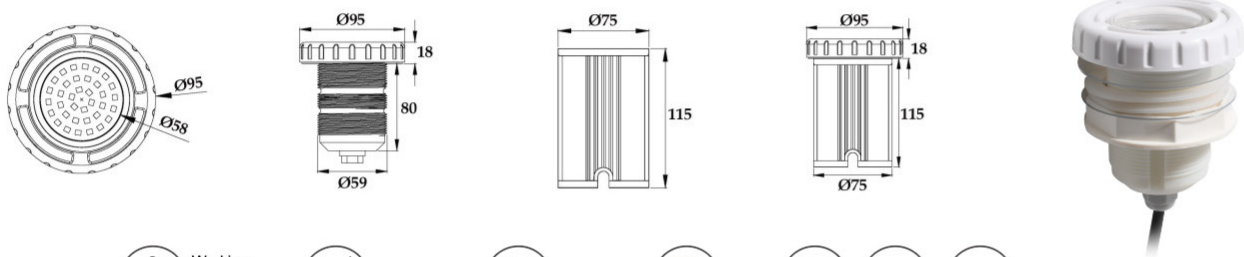

MODEL:DLX-QR95-A

- Lamp lifetime $\geq 50,000\text{H}$
- Working temperature $-20^{\circ}\text{C}\sim 40^{\circ}\text{C}$
- Waterproof IP68
- Easy installation
- High CRI

Product	Model	Size(mm)	Light Source	Power	Working Voltage	Body Material
Embedded Pool Light	DLX-QR95-A	D95*H115	1PCS/W High Power LED / SMD LED	3W	AC12V	ABS+PC embedded parts
				6W		
				9W