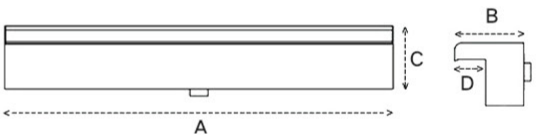

**MODEL:DLX-PB-S**

**Two special water inlet designs**

Both the back and bottom we have designed the inlet, you can choose one for inlet and the other you can close.

**Either direction for plumbing**

A variety of plug specifications to choose from