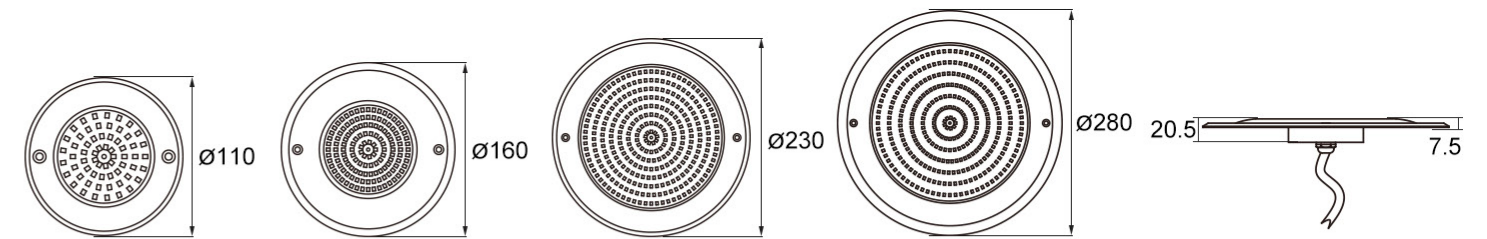

Please install the lamp under water under the guidance of a professional electrician

**MODEL:DLX-UT110-2SP**

**MODEL:DLX-UT160-2SP**

**MODEL:DLX-UT230-2SP**

**MODEL:DLX-UT280-2SP**

- Lamp lifetime ≥50,000H
- Working temperature -20°C~40°C
- Waterproof IP68
- Easy installation
- High CRI
- CE
- RoHS
- FC