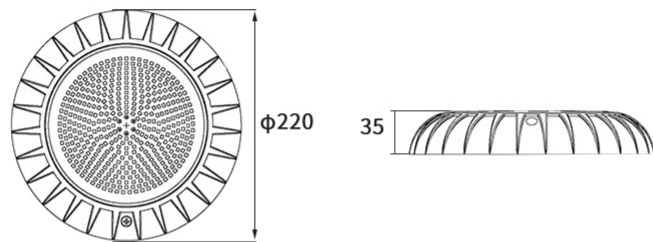

- Lamp lifetime $\geq 50,000\text{H}$
- Working temperature $-20^{\circ}\text{C}\sim 40^{\circ}\text{C}$
- Waterproof IP68
- Easy installation
- High CRI
- CE
- RoHS
- FC

Product	Model	Size(mm)	Light Source	Power	Working Voltage	Lighting effects	Body Material
Resin Filled Wall Mounted LED Pool Light	DLX-YC220-AP	D220*H35	SMD LED	18W	AC12V	Irradiation area widen The light is downy and No dazzling	ABS+Resin filled
				25W			
				35W