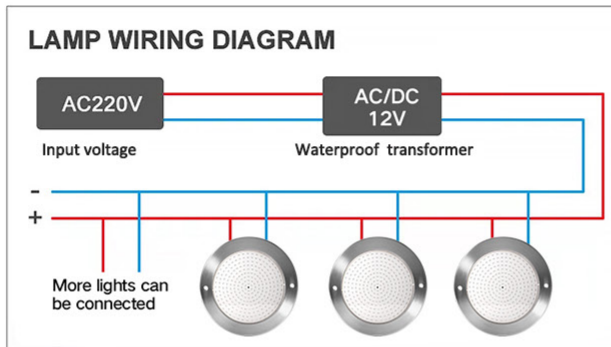

MODEL:DLX-UT110-2SP