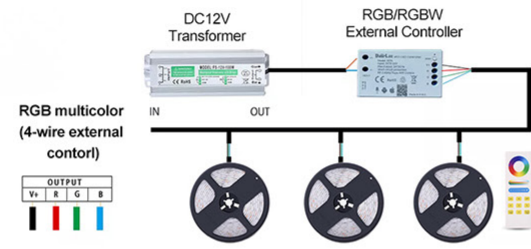

- Lamp lifetime ≥50,000H
- Working temperature -20°C~40°C
- Waterproof IP68
- Easy installation
- High CRI
- CE
- RoHS
- FC

Product	Model	Size(mm)	Length(m)	Power	Working Voltage	Cutting method	LED Chips per meter	Waterproof grade	Body Material
Silicone soft Underwater LED strip light	DLX-DD01	Wide:12 Thick:5.5	12V: 5 Meters/roll 24V: 10 Meters/roll	12W/m	DC12V DC24V	5cm one cut	2835 SMD : 120 Chips/meter 5050 SMD: 60 Chips/meter	IP68	Silica gel