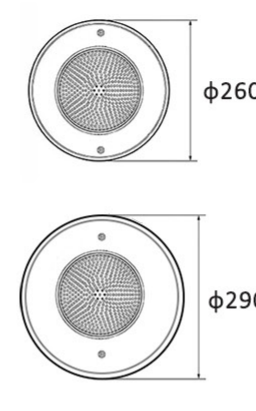

- Lamp lifetime ≥50,000H
- Working temperature -20°C~40°C
- Waterproof IP68
- Easy installation
- High CRI
- CE
- RoHS
- FCC

Product	Model	Size(mm)	Light Source	Power	Working Voltage	Lighting effects	Body Material
Resin Filled Wall Mounted LED Pool Light	DLX-YC260-SP	D260*H30	SMD LED	18W	AC12V	Irradiation area widen The light is downy and No dazzling	Stainless Steel 304+Resin filled
				25W			
				35W			
	DLX-YC290-SP	D290*H30