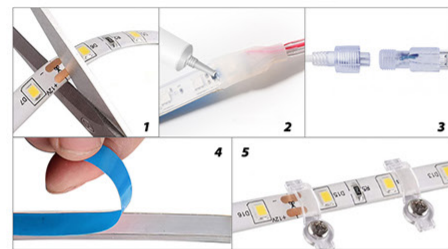

- Lamp lifetime ≥50,000H
- Working temperature -20°C~40°C
- Waterproof IP68
- Easy installation
- High CRI
- CE
- RoHS
- FC

Product	Model	Size(mm)	Length(m)	Power	Working Voltage	Cutting method	LED Chips per meter	Waterproof grade	Body Material
Silicone soft Underwater LED strip light	DLX-DD01	Wide:12 Thick:5.5	12V: 5 Meters/roll 24V: 10 Meters/roll	12W/m	DC12V DC24V	5cm one cut	2835 SMD : 120 Chips/meter 5050 SMD: 60 Chips/meter	IP68	Silica gel