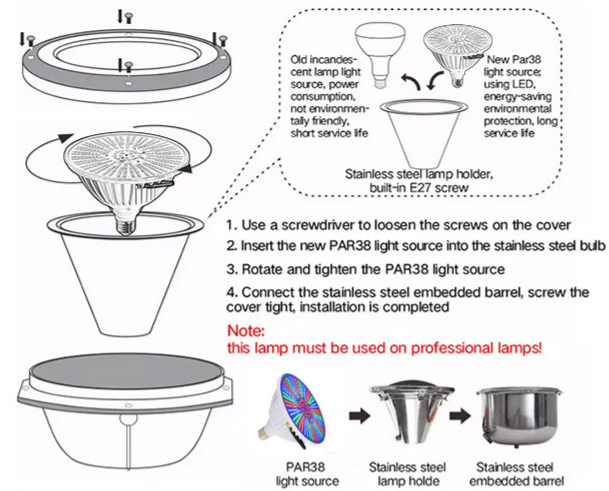

- Lamp lifetime ≥50,000H
- Working temperature -20°C~40°C
- Waterproof IP68
- Easy installation
- High CRI
- CE
- RoHS
- FC

Product	Model	Size(mm)	Light Source	Power	Working Voltage	Luminous color	Body Material
P38 Pool Light	DLX-P38-3A	D170*H135	SMD LED	40W	12V/120V	Irradiation area widen The light is downy and No dazzling	ABS