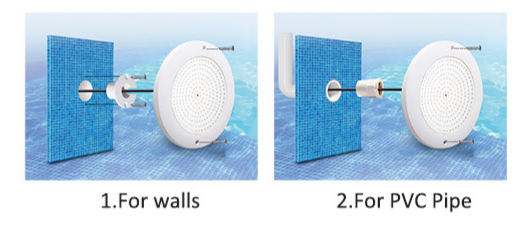

Product	Model	Size(mm)	Light Source	Power	Working Voltage	Lighting effects	Body Material
Resin Filled Wall Mounted LED Pool Light	DLX-UT90-AP	D90*H18	SMD LED	6W	AC12V	Irradiation area widen The light is downy and No dazzling	ABS+Resin filled
	DLX-UT160-AP	D160*H18		12W			
	DLX-UT230-AP	D230*H18		18W			
				25W			
			35W