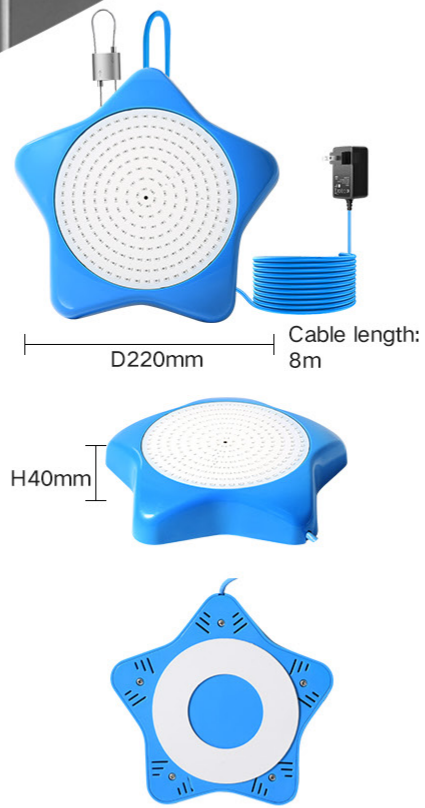

- Lamp lifetime ≥50,000H
- Working temperature -20°C~40°C
- Waterproof IP68
- Easy installation
- High CRI
- CE
- RoHS
- FC

Product	Model	Size(mm)	Light Source	Power	Working Voltage	Lighting effects	Body Material
Resin Filled Wall Mounted LED Pool Light	DLX-YC220-5AP	D220*H40	SMD LED	18W	Input : AC100V -240V Output : DC12V	Irradiation area widen The light is downy and No dazzling	ABS+Resin filled