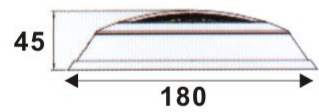

MODEL: DLX-YC180-SW