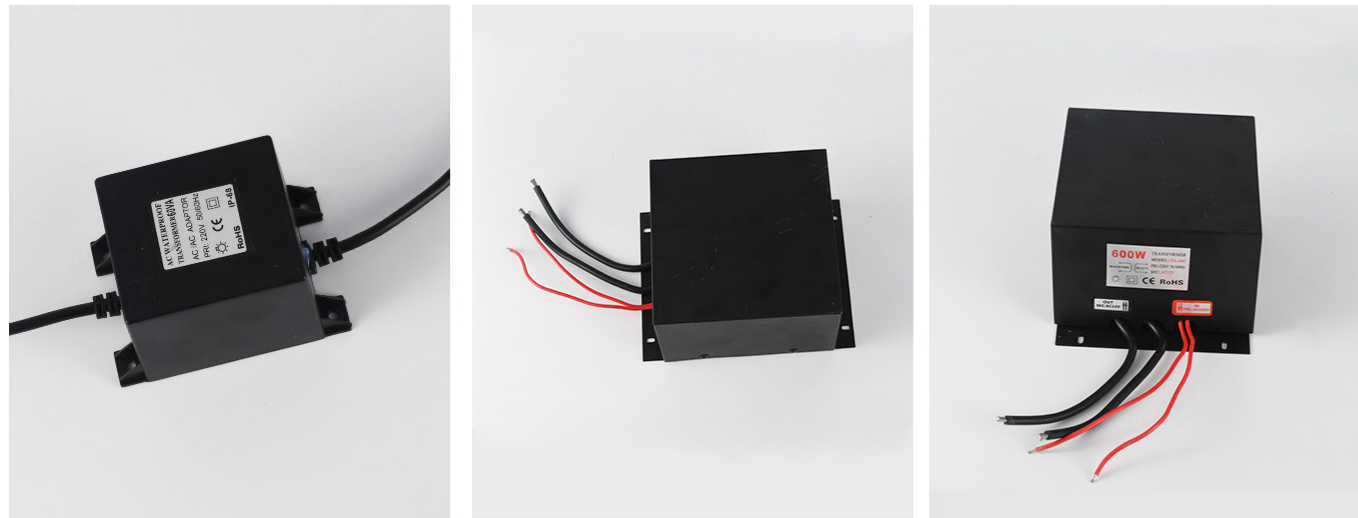

Product	Model	Power	Size(mm)	Working Voltage	Body Material	Waterproof grade
Transformer	DLX-BY	30W	105*70*75	AC12V/24V	Plastic+ thick copper wire	IP68
		60W	110*70*75			
		80W	110*70*75			
		105W	178*126*65			
		160W	198*126*65			
		200W	197*135*70			
		300W	190*140*75			
		400W	190*140*75			
		500W	225*150*80			
		600W	155*150*100			
		800W	188*188*115			
1000W	188*188*115