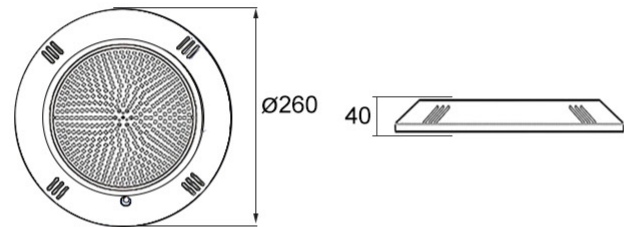

MODEL:DLX-YC260-2AP

- Lamp lifetime ≥50,000H
- Working temperature -20°C~40°C
- Waterproof IP68
- Easy installation
- High CRI
- CE
- RoHS
- FCC

Product	Model	Size(mm)	Light Source	Power	Working Voltage	Lighting effects	Body Material
Resin Filled Wall Mounted LED Pool Light	DLX-YC260-2AP	D260*H40	SMD LED	18W	AC12V	Irradiation area widen The light is downy and No dazzling	ABS+Resin filled
				25W			
				35W