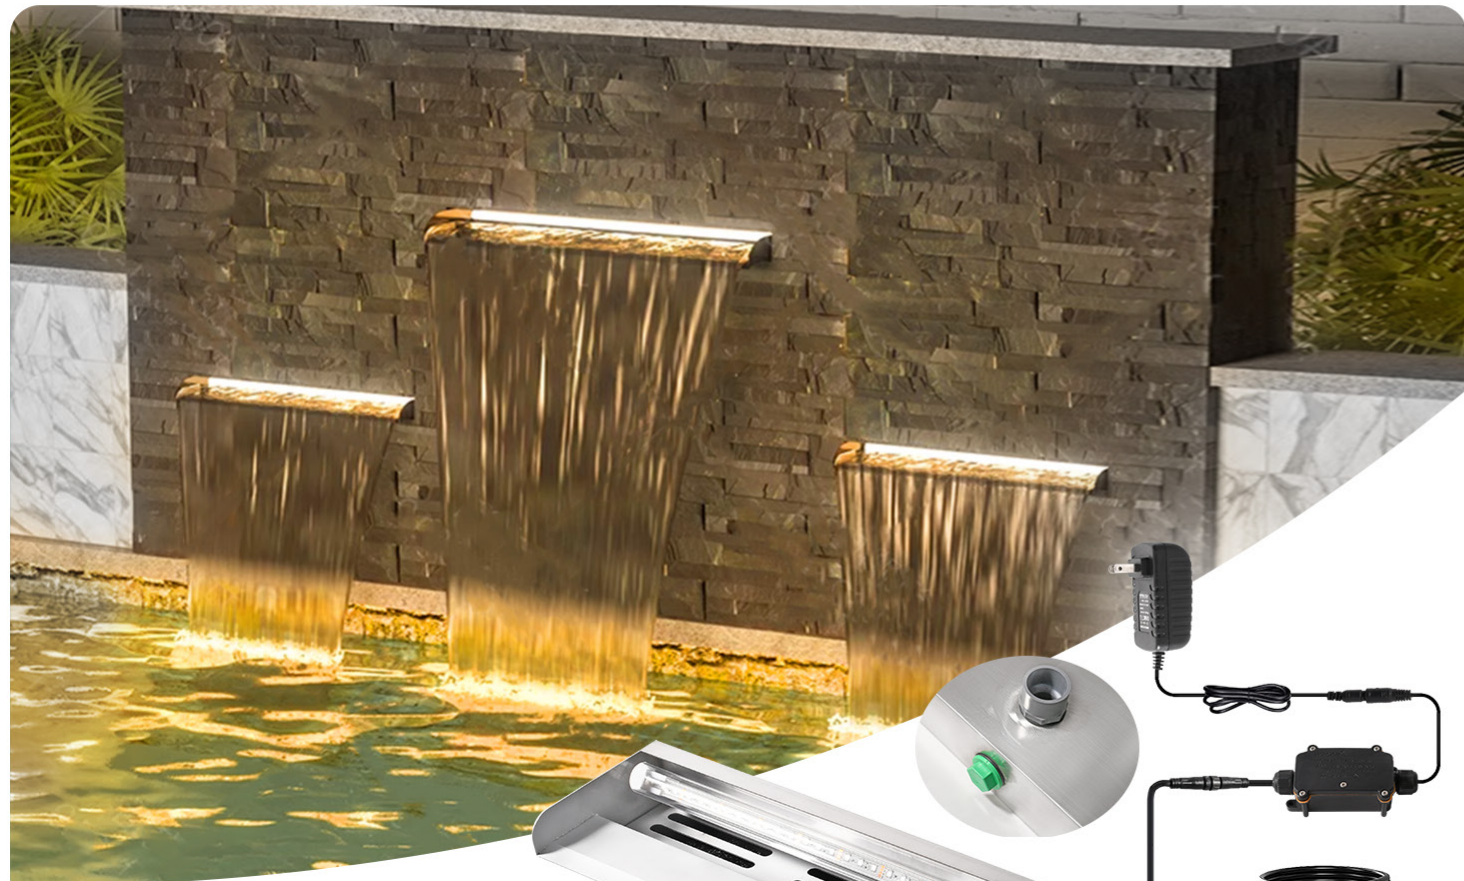

MODEL:DLX-PB-S

Two special water inlet designs

Both the back and bottom we have designed the inlet, you can choose one for inlet and the other you can close.