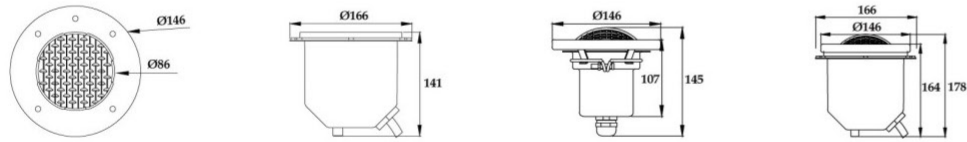

MODEL:DLX-QR290-SS