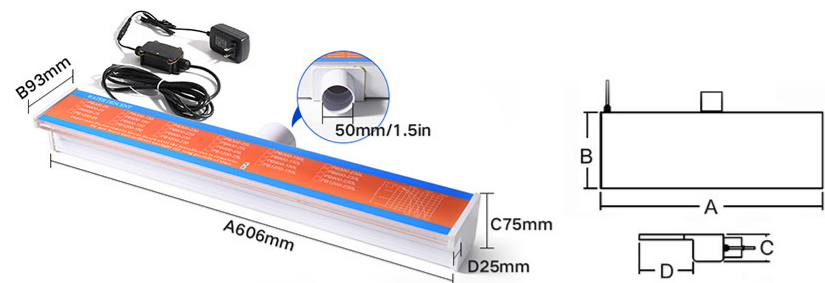

MODEL:DLX-PB-2