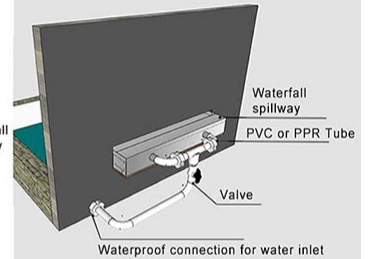

Build with Submersible Pump (24/48 Volt)