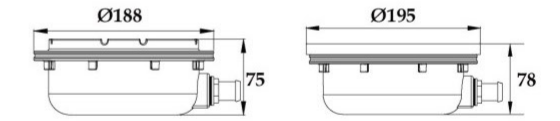

MODEL:DLX-QR195-S