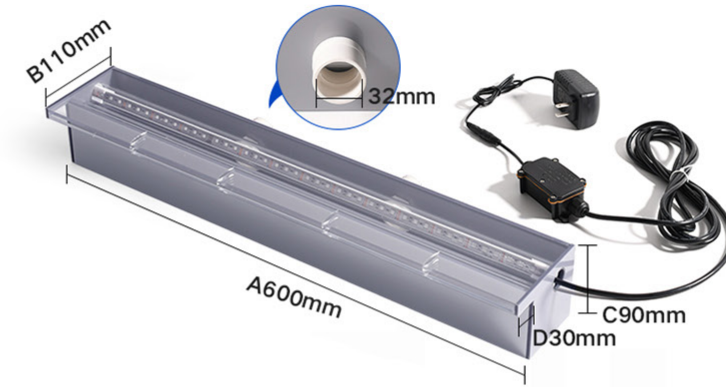

A variety of plug specifications to choose from

Model NO	Take Over Size mm	A mm	B mm	C mm	D mm	Power	Voltage

With LED light							
PB300-B30(L)	32mm / 50mm	300	110	90	30	4W	Output : DC12V Input: AC100-240V
PB300-B150(L)	32mm / 50mm	300	230	90	150	4W	
PB300-B230(L)	32mm / 50mm	300	310	90	230	4W	
PB600-B30(L)	32mm / 50mm	600	110	90	30	8W	Output : DC12V Input: AC100-240V
PB600-B150(L)	32mm / 50mm	600	230	90	150	8W	
PB600-B230(L)	32mm / 50mm	600	310	90	230	8W	
PB900-B30(L)	32mm / 50mm	900	110	90	30	12W	Output : DC12V Input: AC100-240V
PB900-B150(L)	32mm / 50mm	900	230	90	150	12W	
PB900-B230(L)	32mm / 50mm	900	310	90	230	12W	
PB1200-B30(L)	32mm / 50mm	1200	110	90	30	17W	Output : DC12V Input: AC100-240V
PB1200-B150(L)	32mm / 50mm	1200	230	90	150	17W	
PB1200-B230(L)	32mm / 50mm	1200	310	90	230	17W	
PB1500-B30(L)	32mm / 50mm	1500	110	90	30	21W	Output : DC12V Input: AC100-240V
PB1500-B150(L)	32mm / 50mm	1500	230	90	150	21W	
PB1500-B230(L)	32mm / 50mm	1500	310	90	230	21W	

Without LED light							
PB300-B30	32mm / 50mm	300	110	90	30	—	—
PB300-B150	32mm / 50mm	300	230	90	150	—	—
PB300-B230	32mm / 50mm	300	310	90	230	—	—
PB600-B30	32mm / 50mm	600	110	90	30	—	—
PB600-B150	32mm / 50mm	600	230	90	150	—	—
PB600-B230	32mm / 50mm	600	310	90	230	—	—
PB900-B30	32mm / 50mm	900	110	90	30	—	—
PB900-B150	32mm / 50mm	900	230	90	150	—	—
PB900-B230	32mm / 50mm	900	310	90	230	—	—
PB1200-B30	32mm / 50mm	1200	110	90	30	—	—
PB1200-B150	32mm / 50mm	1200	230	90	150	—	—
PB1200-B230	32mm / 50mm	1200	310	90	230	—	—
PB1500-B30	32mm / 50mm	1500	110	90	30	—	—
PB1500-B150	32mm / 50mm	1500	230	90	150	—	—
PB1500-B230	32mm / 50mm	1500	310	90	230	—	—