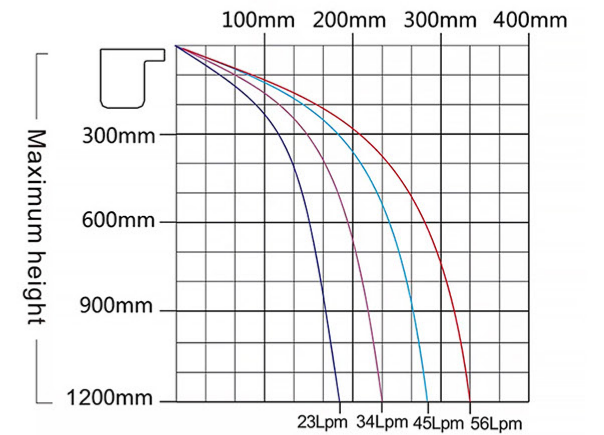

### Technical Information

Schematic diagram of approximate projected waterfall length parameters per 300 mm water sheet.