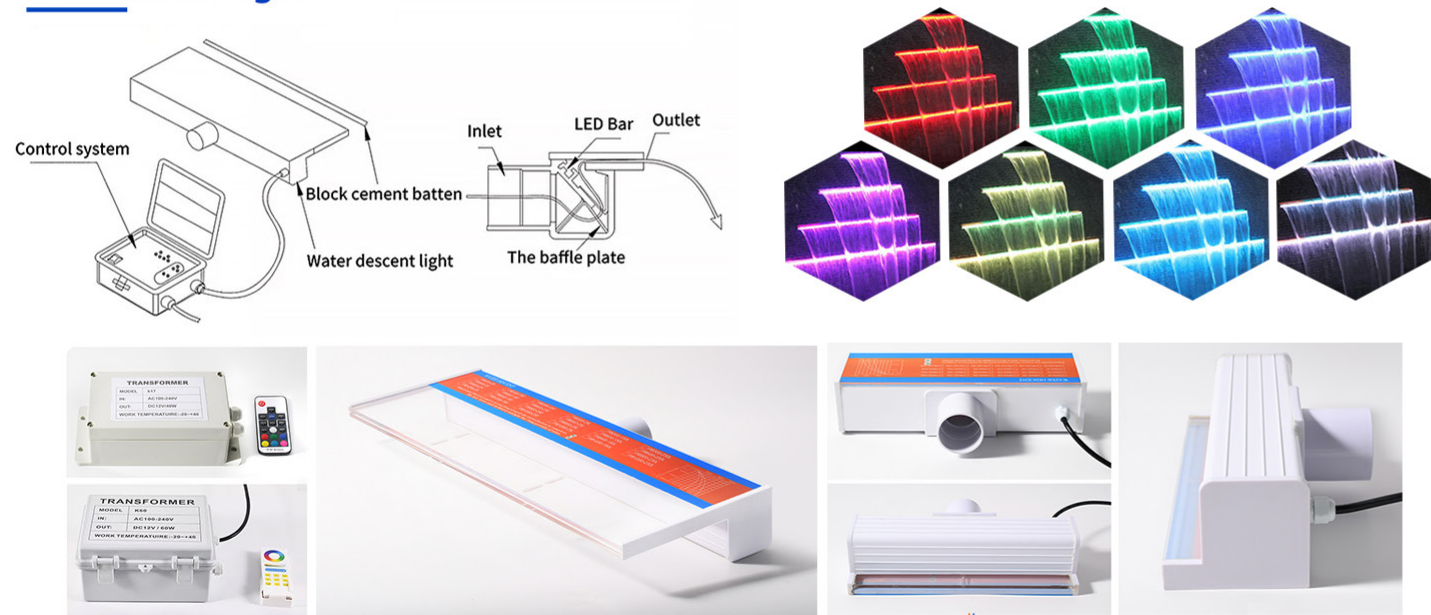

Schematic Diagram

- Lamp lifetime ≥50,000H
- Working temperature -20°C-40°C
- Waterproof IP68
- Easy installation
- High CRI
- CE
- RoHS
- FC

Model NO	Take Over Size mm	A mm	B mm	C mm	D mm	Power	Voltage

With LED light								
PB300-25(L)	1.5 inch	50mm	306	93	75	25	4W	DC12V
PB300-150(L)	1.5 inch	50mm	306	218	75	150	4W	DC12V
PB300-230(L)	1.5 inch	50mm	306	298	75	230	4W	DC12V
PB600-25(L)	1.5 inch	50mm	606	93	75	25	8W	DC12V
PB600-150(L)	1.5 inch	50mm	606	218	75	150	8W	DC12V
PB600-230(L)	1.5 inch	50mm	606	298	75	230	8W	DC12V
PB900-25(L)	1.5 inch	50mm	906	93	75	25	12W	DC12V
PB900-150(L)	1.5 inch	50mm	906	218	75	150	12W	DC12V
PB900-230(L)	1.5 inch	50mm	906	298	75	230	12W	DC12V
PB1200-25(L)	1.5 inch	50mm	1206	93	75	25	17W	DC12V
PB1200-150(L)	1.5 inch	50mm	1206	218	75	150	17W	DC12V
PB1200-230(L)	1.5 inch	50mm	1206	298	75	230	17W	DC12V
PB1500-25(L)	1.5 inch	50mm	1506	93	75	25	21W	DC12V
PB1500-150(L)	1.5 inch	50mm	1506	218	75	150	21W	DC12V
PB1500-230(L)	1.5 inch	50mm	1506	298	75	230	21W	DC12V

Without LED Light								
PB300-25	1.5 inch	50mm	306	93	75	25	—	—
PB300-150	1.5 inch	50mm	306	218	75	150	—	—
PB300-230	1.5 inch	50mm	306	298	75	230	—	—
PB600-25	1.5 inch	50mm	606	93	75	25	—	—
PB600-150	1.5 inch	50mm	606	218	75	150	—	—
PB600-230	1.5 inch	50mm	606	298	75	230	—	—
PB900-25	1.5 inch	50mm	906	93	75	25	—	—
PB900-150	1.5 inch	50mm	906	218	75	150	—	—
PB900-230	1.5 inch	50mm	906	298	75	230	—	—
PB1200-25	1.5 inch	50mm	1206	93	75	25	—	—
PB1200-150	1.5 inch	50mm	1206	218	75	150	—	—
PB1200-230	1.5 inch	50mm	1206	298	75	230	—	—
PB1500-25	1.5 inch	50mm	1506	93	75	25	—	—
PB1500-150	1.5 inch	50mm	1506	218	75	150	—	—
PB1500-230	1.5 inch	50mm	1506	298	75	230	—	—