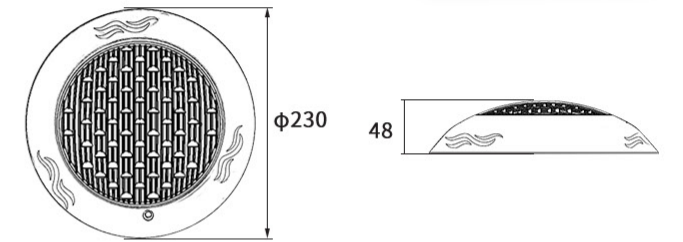

- Lamp lifetime $\geq 50,000\text{H}$
- Working temperature $-20^{\circ}\text{C}\sim 40^{\circ}\text{C}$
- Waterproof IP68
- Easy installation
- High CRI

Product	Model	Size(mm)	Light Source	Power	Working Voltage	Luminous color	Body Material
wall mounted pool lamp	DLX-YC230-3A	D230*H48	LED	6W	AC12V	Irradiation area widen The light is downy and No dazzling	ABS+PC
				9W			
				12W			
				18W