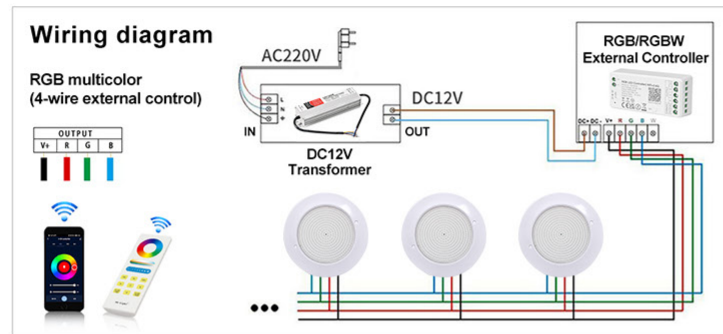

- Lamp lifetime $\geq 50,000\text{H}$
- Working temperature $-20^{\circ}\text{C}\sim 40^{\circ}\text{C}$
- Waterproof IP68
- Easy installation
- High CRI

Product	Model	Size(mm)	Light Source	Power	Working Voltage	Lighting effects	Body Material
Ultra-thin Resin LED Swimming Pool Light	DLX-UT250-AP	D250*H6	SMD LED	12W	DC12V	Irradiation area widen The light is downy and No dazzling	ABS+Resin filled
				18W			
				25W			
				35W			
				35W