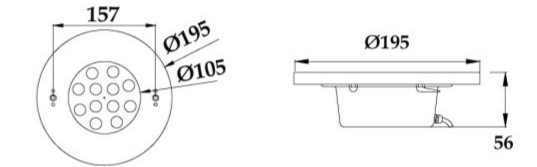

MODEL:DLX-QR195-S