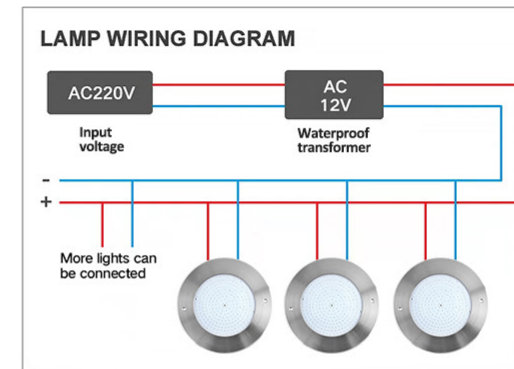

- Lamp lifetime ≥50,000H
- Working temperature -20°C~40°C
- Waterproof IP68
- Easy installation
- High CRI
- CE
- RoHS
- FCC

Product	Model	Size(mm)	Light Source	Power	Working Voltage	Lighting effects	Body Material
Resin Filled Wall Mounted LED Pool Light	DLX-YC260-SP	D260*H30	SMD LED	18W	AC12V	Irradiation area widen The light is downy and No dazzling	Stainless Steel 304+Resin filled
				25W			
				35W			
	DLX-YC290-SP	D290*H30